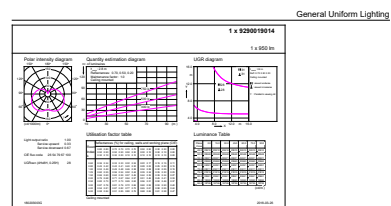

Rysunki techniczne

Product	D	C
CorePro LED Stick ND 9.5-68W T38 E27 830	37,2 mm	114,3 mm

Dane fotometryczne

Spectral Power Distribution Colour - CorePro LED Stick ND 9.5-68W T38 E27 830

General uniform lighting - CorePro LED Stick ND 9.5-68W T38 E27 830