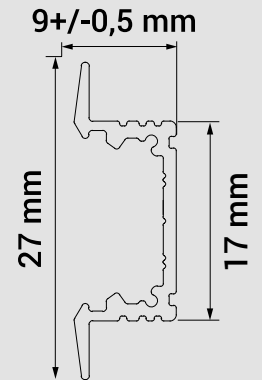

ORO-PROFIL-UNI-IN-S-SET 1m / 2m

	Index
ORO-PROFIL-UNI-IN-1M-S-SET	ORO32019
ORO-PROFIL-UNI-IN-2M-S-SET	ORO32020

	Index
ORO-PROFIL-UNI-IN-WHITE-1M-S-SET	ORO32025
ORO-PROFIL-UNI-IN-WHITE-2M-S-SET	ORO32026

	Index
ORO-PROFIL-UNI-IN-BLACK-1M-S-SET	ORO32031
ORO-PROFIL-UNI-IN-BLACK-2M-S-SET	ORO32032

W ZESTAWIE / INCLUDED:

INKLUSIVE / ZAHRNUTÝ / ZAHRNUTÝ / TARTALMAZZA / INCLUIDO / INCLUIDO / ВКЛЮЧЕННЫЙ

ORO-PROFIL-UNI-IN (1M/2M)

profil aluminiowy do taśm LED
aluminium profile for led strips

ORO-COVER-SLIDE (1M/2M)