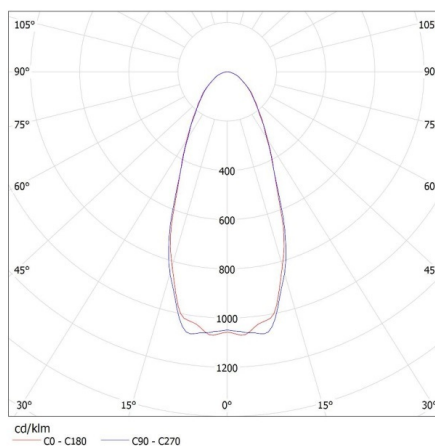

KANLUX S.A. (kat 27156+33191+33197) HB PRO LED HI 150W-NW + LENS 50D + GRID / LDC (Polar)

Luminaire: KANLUX S.A. (kat 27156+33191+33197) HB PRO LED HI 150W-NW + LENS 50D + GRID
Lamps: 1 x HB PRO LED HI 150W-NW