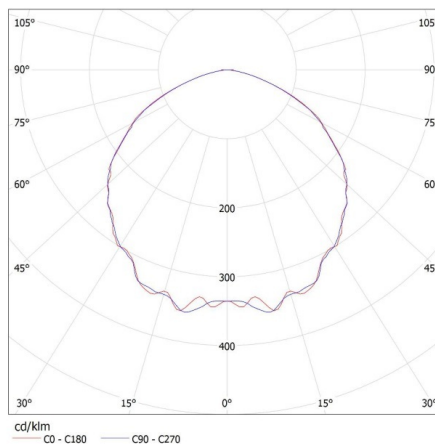

AKCESORIA

33193

HBPH LENS 120D 100W

Soczewka 120 stopni do oprawy HB PRO HI 100W, HBPH LENS 120D 100W (33193)

33194

HBPH LENS 120D 150W

Soczewka 120 stopni do oprawy HB PRO HI 150W, HBPH LENS 120D 150W (33194)