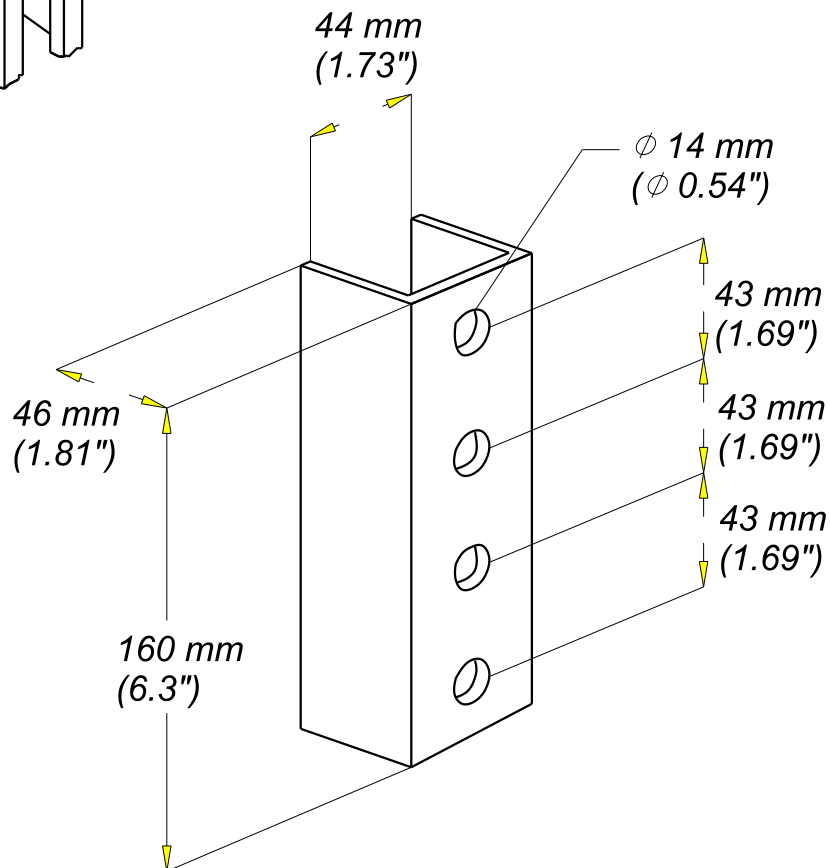

ECLISSE 4 TROUS 4 HOLE SPLICE

INOX 316L

CABLOFIL®

INNOVATORS IN CABLE MANAGEMENT

FT0245-4

02 16

REF	CODE	POIDS (Kg)	WEIGHT (lb)	EPAISSEUR / THICKNESS
ECL41/41	595 214	0.840	1.854	6 / (0.24")

Material	Standard
X2 Cr Ni Mo 17-12-2	EN 10088-2
Finition Coating	Standard
INOX	