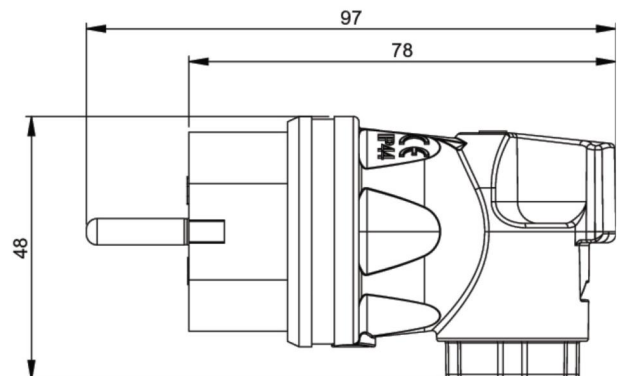

## PCE data sheet

article#	<b>05811-s</b>
article description	<b>Rubber angled plug IP44 black</b>
description long	Schutzkontaktwinkelstecker Gummi nat IP44 (schwarz) Serie Taurus
GTIN (EAN)	9003399210808
country of origin	AT
customs number	85366990
net weight	0.075 kg
packaging quantity	20
minimum order quantity	20

ETIM 8.0	EC000242
Model	Protective contact (SCHUKO)
Material	Rubber
For heavy conditions (in accordance with VDE)	True
Degree of protection (IP)	IP44
Angle of plug	Right-angled
Connection system	Screwed terminal
Colour	Black
Number of poles	3
Nominal voltage	250 V
Nominal current	16 A

K (cable Ø)	6-13 mm
wire flexible	0,75-2,5 mm <sup>2</sup>
contact screws	80 Ncm
strain relief	110 Ncm
dismantling length	30 mm
stripping length	7 mm

<https://www.pcelectric.at/shop/en/?func=detail&artnr=05811-s>