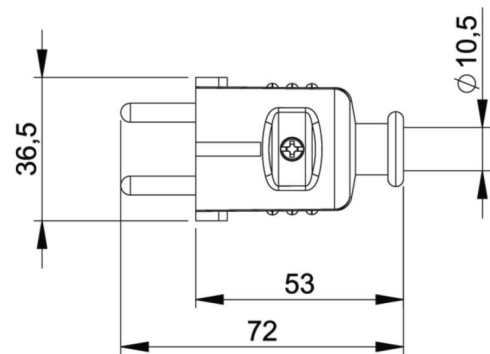

PCE data sheet

article#	02980
article description	safety plug PP nat central grey IP20
description long	safety plug PP nat central grey IP20 housing material: polypropylen (PP) cable entry: central housing color: grey earthing system: Austrian/German standard 250V 16A 2P+E protection rating: IP20
GTIN (EAN)	9003399009013
country of origin	DE
customs number	85366990
net weight	0.035 kg
packaging quantity	50

ETIM 7.0	EC000242
Model	Protective contact (SCHUKO)
Material	Plastic
Material quality	Thermoplastic
For heavy conditions (in accordance with VDE)	False
Degree of protection (IP)	IP20
Angle of plug	Straight
Connection system	Screwed terminal
Colour	Grey
Number of poles	3
Nominal voltage	250 V
Nominal current	16 A
Protective earth pin round	False

K (cable Ø)	10,4 mm
wire flexible	0,75-2,5 mm ²
contact screws	40 Ncm
strain relief	50 Ncm
dismantling length	40-45 mm
stripping length	7 mm

www.manufacturer-safety.info