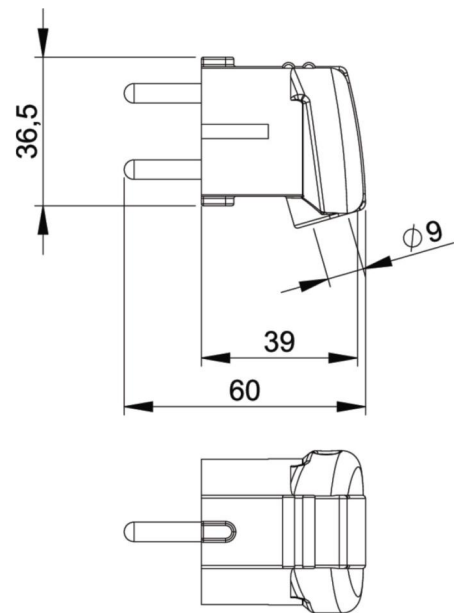

## PCE data sheet

article#	<b>05034</b>
article description	<b>safety plug PP nat side black IP20</b>
description long	safety plug PP nat side black IP20 housing material: polypropylen (PP) cable entry: side housing color: black earthing system: Austrian/German standard 250V 16A 2P+E protection rating: IP20
GTIN (EAN)	9003399011184
country of origin	DE
customs number	85366990
net weight	0.035 kg
packaging quantity	50

ETIM 7.0	EC000242
Model	Protective contact (SCHUKO)
Material	Plastic
Material quality	Thermoplastic
For heavy conditions (in accordance with VDE)	False
Degree of protection (IP)	IP20
Angle of plug	Right-angled
Connection system	Screwed terminal
Colour	Black
Number of poles	3
Nominal voltage	250 V
Nominal current	16 A
Protective earth pin round	False

K (cable Ø)	10,4 mm
wire flexible	0,75-2,5 mm <sup>2</sup>
contact screws	40 Ncm
strain relief	50 Ncm
dismantling length	40-45 mm
stripping length	7 mm

[www.manufacturer-safety.info](http://www.manufacturer-safety.info)