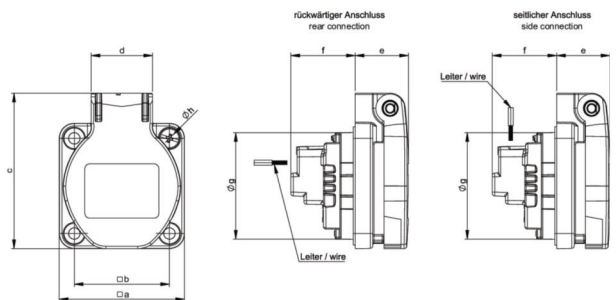

PCE data sheet

article#	105-0bw
article description	Socket outlet with protective contact 50x50 nat bulge IP54 rear (blue)
description long	Socket outlet with protective earth contact series S-NOVA housing material: PA6, color: blue flange size: 50x50 mm connection technology: screw terminal, rear entry system: Austrian/German earthing system with sealing bulge contacts: nickel plated 250V / 16A / 2P+E , protection rating: IP54
GTIN (EAN)	9003399848926
country of origin	AT
customs number	85366990
net weight	0.048 kg
packaging quantity	100
minimum order quantity	100

ETIM 7.0	EC001325
Model	Protective contact (SCHUKO)
Material	Plastic
Material quality	Thermoplastic
Halogen free	True
Flange size	50x50 mm
With hinged lid	True
For heavy conditions (in accordance with VDE)	True
Degree of protection (IP)	IP54
Angle of plug	Straight
Connection system	Schraubklemme
Colour	Blue
RAL-number	5017
Number of poles	3
Nominal current	16 A
Nominal voltage	250 V