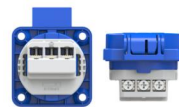

PCE data sheet

article#	105-0bw
article description	Socket outlet with protective contact 50x50 nat bulge IP54 rear (blue)
description long	Socket outlet with protective earth contact series S-NOVA housing material: PA6, color: blue flange size: 50x50 mm connection technology: screw terminal, rear entry system: Austrian/German earthing system with sealing bulge contacts: nickel plated 250V / 16A / 2P+E , protection rating: IP54
GTIN (EAN)	9003399848926
country of origin	AT
customs number	85366990
net weight	0.048 kg
packaging quantity	100
minimum order quantity	100

ETIM 7.0	EC001325
Model	Protective contact (SCHUKO)
Material	Plastic
Material quality	Thermoplastic
Halogen free	True
Flange size	50x50 mm
With hinged lid	True
For heavy conditions (in accordance with VDE)	True
Degree of protection (IP)	IP54
Angle of plug	Straight
Connection system	Schraubklemme
Colour	Blue
RAL-number	5017
Number of poles	3
Nominal current	16 A
Nominal voltage	250 V