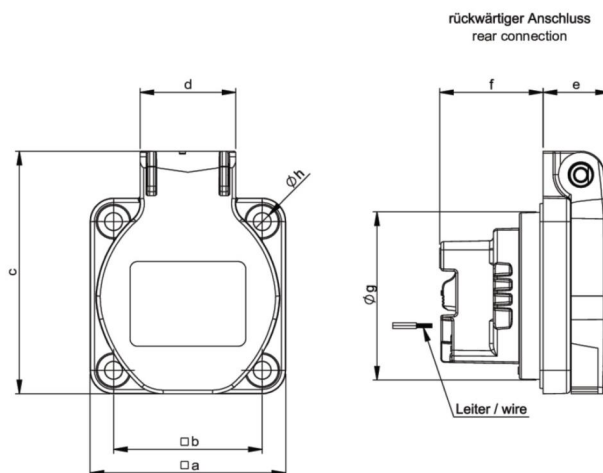

PCE data sheet

article#	108-0bc
article description	Socket outlet with protective contact 50x50 fb shutter IP54 screwless (blue)
description long	Socket outlet with protective earth contact series S-NOVA housing material: PA6, color: blue flange size: 50x50 mm connection technology: spring terminal, screwless system: French/Belgian (earth pin) + shutter contacts: nickel plated 250V / 16A / 2P+E , protection rating: IP54
GTIN (EAN)	9003399074943
country of origin	AT
customs number	85366990
net weight	0.046 kg
packaging quantity	100
minimum order quantity	100

ETIM 7.0	EC001325
Model	Earthing pin
Material	Plastic
Material quality	Thermoplastic
Halogen free	True
Flange size	50x50 mm
With hinged lid	True
For heavy conditions (in accordance with VDE)	True
Degree of protection (IP)	IP54
Angle of plug	Straight
Connection system	schraublose Klemme
Colour	Blue
RAL-number	5017
Number of poles	3
Nominal current	16 A
Nominal voltage	250 V