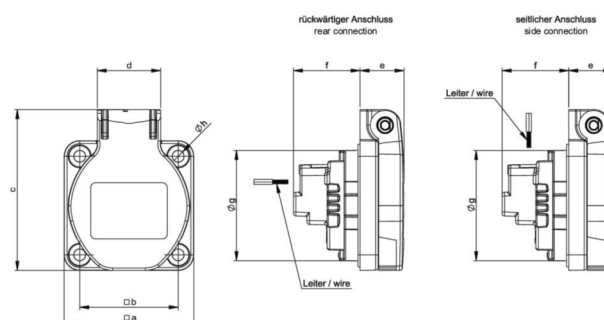

PCE data sheet

article#	105-7s
article description	Socket outlet with protective contact 70x70 nat IP54 rear (black)
description long	Socket outlet with protective earth contact series S-NOVA housing material: PA6, color: black flange size: 70x70 mm connection technology: screw terminal, rear entry system: Austrian/German earthing system contacts: nickel plated 250V / 16A / 2P+E , protection rating: IP54
GTIN (EAN)	9003399653315
country of origin	AT
customs number	85366990
net weight	0.051 kg
packaging quantity	100
minimum order quantity	200

ETIM 7.0	EC001325
Model	Protective contact (SCHUKO)
Material	Plastic
Material quality	Thermoplastic
Halogen free	True
Flange size	Other
With hinged lid	True
For heavy conditions (in accordance with VDE)	True
Degree of protection (IP)	IP54
Angle of plug	Straight
Connection system	Schraubklemme
Colour	Black 9005
Number of poles	3
Nominal current	16 A
Nominal voltage	250 V