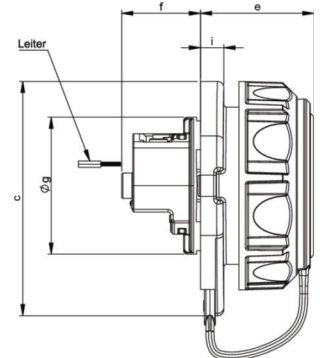

PCE data sheet

article#	20351-9b
article description	Flanged socket oval w. cover band IP68
description long	Schutzkontakt-Anbausteckdose oval nat Deckelband IP66/68 (blau)
GTIN (EAN)	9003399023972
country of origin	AT
customs number	85366990
net weight	0.087 kg
packaging quantity	10
minimum order quantity	10

ETIM 8.0	EC001325
Model	Protective contact (SCHUKO)
Material	Plastic
Material quality	Thermoplastic
Flange size	Other
With hinged lid	True
For heavy conditions (in accordance with VDE)	True
Degree of protection (IP)	IP68
Angle of plug	Straight
Connection system	Screwed terminal
Colour	Blue
Number of poles	3
Nominal current	16 A
Nominal voltage	250 V

wire flexible	1-2x2,5 mm ²
wire solid	1-2x2,5 mm ²
contact screws	80 Ncm
stripping length	7 mm

<https://www.pcelectric.at/shop/en/?func=detail&artnr=20351-9b>

www.manufacturer-safety.info