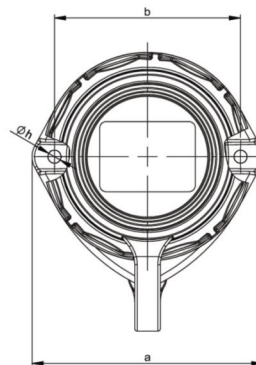

PCE data sheet

article#	20351-9b
article description	Flanged socket oval w. cover band IP68
description long	Schutzkontakt-Anbausteckdose oval nat Deckelband IP66/68 (blau)
GTIN (EAN)	9003399023972
country of origin	AT
customs number	85366990
net weight	0.087 kg
packaging quantity	10
minimum order quantity	10

ETIM 8.0	EC001325
Model	Protective contact (SCHUKO)
Material	Plastic
Material quality	Thermoplastic
Flange size	Other
With hinged lid	True
For heavy conditions (in accordance with VDE)	True
Degree of protection (IP)	IP68
Angle of plug	Straight
Connection system	Screwed terminal
Colour	Blue
Number of poles	3
Nominal current	16 A
Nominal voltage	250 V

wire flexible	1-2x2,5 mm ²
wire solid	1-2x2,5 mm ²
contact screws	80 Ncm
stripping length	7 mm

<https://www.pcelectric.at/shop/en/?func=detail&artnr=20351-9b>

www.manufacturer-safety.info