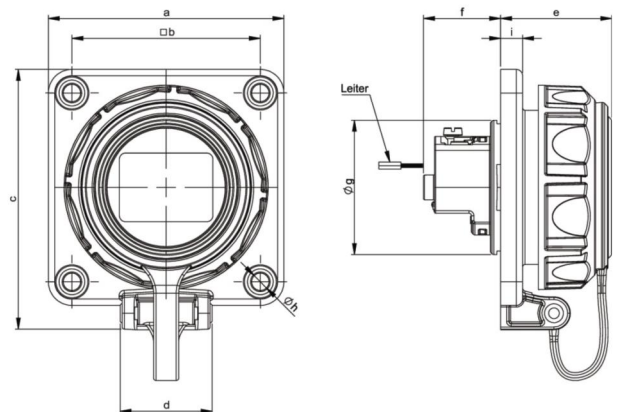

PCE data sheet

article#	20341-8bc
article description	Flanged socket w. cover band 75x75 IP68
description long	Schutzkontakt-Anbausteckdose 75x75 fb Shutter Deckelband IP66/68 (blau)
GTIN (EAN)	9003399249464
country of origin	AT
customs number	85366990
net weight	0.101 kg
packaging quantity	10
minimum order quantity	10

ETIM 8.0	EC001325
Model	Earthing pin
Material	Plastic
Material quality	Thermoplastic
Flange size	75x75 mm
With hinged lid	True
For heavy conditions (in accordance with VDE)	True
Degree of protection (IP)	IP68
Angle of plug	Straight
Connection system	Screwed terminal
Colour	Blue
Number of poles	3
Nominal current	16 A
Nominal voltage	250 V

wire flexible	1-2x2,5 mm ²
wire solid	1-2x2,5 mm ²
contact screws	80 Ncm
stripping length	7 mm

<https://www.pcelectric.at/shop/en/?func=detail&artnr=20341-8bc>

www.manufacturer-safety.info