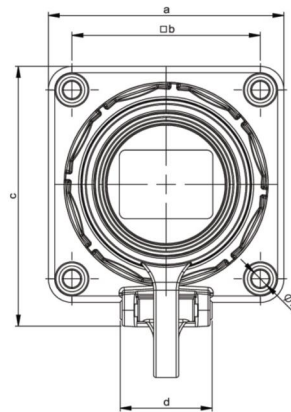

## PCE data sheet

article#	<b>20351-8u</b>
article description	<b>Flanged socket w. cover band 75x75 IP68</b>
description long	Schutzkontakt-Anbausteckdose 75x75 nat Deckelband IP66/68 (bronzegrün)
GTIN (EAN)	9003399277214
country of origin	AT
customs number	85366990
net weight	0.103 kg
packaging quantity	10
minimum order quantity	10

ETIM 8.0	EC001325
Model	Protective contact (SCHUKO)
Material	Plastic
Material quality	Thermoplastic
Flange size	75x75 mm
With hinged lid	True
For heavy conditions (in accordance with VDE)	True
Degree of protection (IP)	IP68
Angle of plug	Straight
Connection system	Screwed terminal
Colour	Green
Number of poles	3
Nominal current	16 A
Nominal voltage	250 V

wire flexible	1-2x2,5 mm <sup>2</sup>
wire solid	1-2x2,5 mm <sup>2</sup>
contact screws	80 Ncm
stripping length	7 mm

<https://www.pcelectric.at/shop/en/?func=detail&artnr=20351-8u>

[www.manufacturer-safety.info](http://www.manufacturer-safety.info)