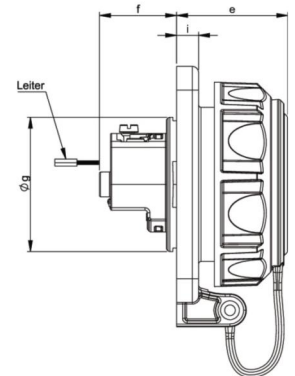

## PCE data sheet

article#	<b>20351-8u</b>
article description	<b>Flanged socket w. cover band 75x75 IP68</b>
description long	Schutzkontakt-Anbausteckdose 75x75 nat Deckelband IP66/68 (bronzegrün)
GTIN (EAN)	9003399277214
country of origin	AT
customs number	85366990
net weight	0.103 kg
packaging quantity	10
minimum order quantity	10

ETIM 8.0	EC001325
Model	Protective contact (SCHUKO)
Material	Plastic
Material quality	Thermoplastic
Flange size	75x75 mm
With hinged lid	True
For heavy conditions (in accordance with VDE)	True
Degree of protection (IP)	IP68
Angle of plug	Straight
Connection system	Screwed terminal
Colour	Green
Number of poles	3
Nominal current	16 A
Nominal voltage	250 V

wire flexible	1-2x2,5 mm <sup>2</sup>
wire solid	1-2x2,5 mm <sup>2</sup>
contact screws	80 Ncm
stripping length	7 mm

<https://www.pcelectric.at/shop/en/?func=detail&artnr=20351-8u>

[www.manufacturer-safety.info](http://www.manufacturer-safety.info)