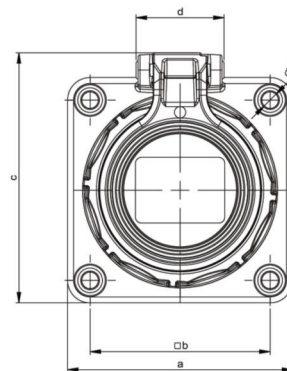

PCE data sheet

article#	20342-8b
article description	Flanged socket w. hinged lid 75x75 IP68
description long	Schutzkontakt-Anbausteckdose 75x75 fb Klappdeckel IP66/68 (blau)
GTIN (EAN)	9003399023958
country of origin	AT
customs number	85366990
net weight	0.103 kg
packaging quantity	10
minimum order quantity	10

ETIM 8.0	EC001325
Model	Earthing pin
Material	Plastic
Material quality	Thermoplastic
Flange size	75x75 mm
With hinged lid	True
For heavy conditions (in accordance with VDE)	True
Degree of protection (IP)	IP68
Angle of plug	Straight
Connection system	Screwed terminal
Colour	Blue
Number of poles	3
Nominal current	16 A
Nominal voltage	250 V

wire flexible	1-2x2,5 mm ²
wire solid	1-2x2,5 mm ²
contact screws	80 Ncm
stripping length	7 mm

<https://www.pcelectric.at/shop/en/?func=detail&artnr=20342-8b>

www.manufacturer-safety.info