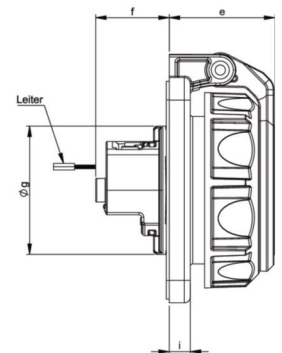

PCE data sheet

article#	20342-8b
article description	Flanged socket w. hinged lid 75x75 IP68
description long	Schutzkontakt-Anbausteckdose 75x75 fb Klappdeckel IP66/68 (blau)
GTIN (EAN)	9003399023958
country of origin	AT
customs number	85366990
net weight	0.103 kg
packaging quantity	10
minimum order quantity	10

ETIM 8.0	EC001325
Model	Earthing pin
Material	Plastic
Material quality	Thermoplastic
Flange size	75x75 mm
With hinged lid	True
For heavy conditions (in accordance with VDE)	True
Degree of protection (IP)	IP68
Angle of plug	Straight
Connection system	Screwed terminal
Colour	Blue
Number of poles	3
Nominal current	16 A
Nominal voltage	250 V

wire flexible	1-2x2,5 mm ²
wire solid	1-2x2,5 mm ²
contact screws	80 Ncm
stripping length	7 mm

<https://www.pcelectric.at/shop/en/?func=detail&artnr=20342-8b>

www.manufacturer-safety.info