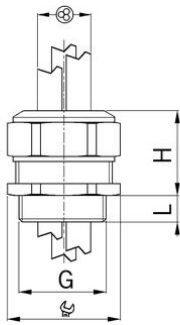

Synthetic cable glands Progress® GFK for installation of multiple cables

Entry thread Pg

- Light grey RAL 7035
- One-piece sealing insert

Order number:	1571.16.2.060
EAN:	7611614147758
Material	Polyamide glass fiber reinforced
Properties	halogen-free
Seal	TPE
Operation temperature	-20°C / +100°C
Protection class	IP 68
Entry thread	Pg 16
Clamping range without insert min.	4.5 mm
Clamping range without insert max.	6.0 mm
Number of cables	2
Wrench size	27 mm
Dimension H	28 mm
Thread length L	13 mm
Dispatch	50

Additional versions and colours are available upon request: e.g. dark grey RAL 7001, black RAL 9005, larger entry threads