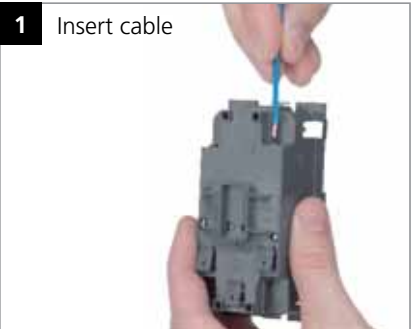

ELECTRICAL SOCKETS

1-click
connection
system for socket
installation

✓ Screw-fasten terminals

Screw-fasten terminals

Quick-connection terminal connection

✓ Pilot lights with LED technology and screw socket with no visible screws

✓ Clefs that make it possible to position the pin more easily

1 click connection system

Safe

The new 1 click connection system makes the active part of the cable inaccessible

Installation sequence for electrical linker

Technical details
See page 148

SCHUKO SOCKET-OUTLETS

50010432 -030 -037 -038 Double Schuko socket, 1 click connection system with LED

50010472 -030 -037 -038 Double Schuko socket, screw-fasten terminals with LED