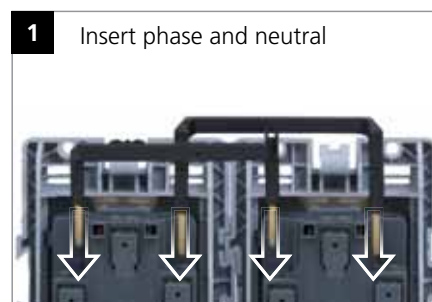

ELECTRICAL SOCKETS

1-click
connection
system for socket
installation

✓ Screw-fasten terminals

Screw-fasten terminals

Quick-connection terminal connection

✓ Pilot lights with LED technology and screw socket with no visible screws

✓ Clefs that make it possible to position the pin more easily

1 click connection system

Safe

The new 1 click connection system makes the active part of the cable inaccessible

Installation sequence for electrical linker

Technical details
See page 148

SCHUKO SOCKET-OUTLETS

50010432 -030 -037 -038 Double Schuko socket, 1 click connection system with LED

50010472 -030 -037 -038 Double Schuko socket, screw-fasten terminals with LED

Coverless mechanism

50002432 -039 Double Schuko socket mechanism, 1 click connection system

50002472 -039 Double Schuko socket mechanism, screw-fasten terminals

Cover with LED

50011041 -033 -072 -065 Double Schuko cover with LED