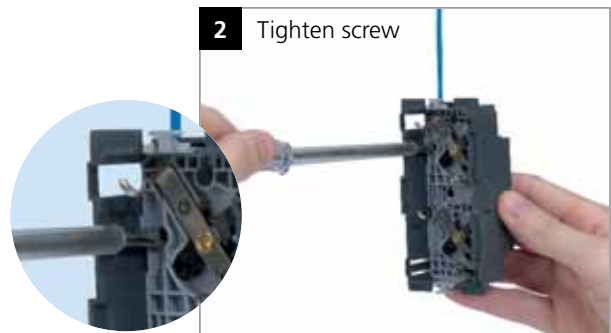

ELECTRICAL SOCKETS

1-click
connection
system for socket
installation

✓ Screw-fasten terminals

Screw-fasten terminals

Quick-connection terminal connection

✓ Pilot lights with LED technology and screw socket with no visible screws

✓ Clefs that make it possible to position the pin more easily

1 click connection system

Safe

The new 1 click connection system makes the active part of the cable inaccessible

Installation sequence for electrical linker

Technical details
See page 148

SCHUKO SOCKET-OUTLETS

50010432 -030 -037 -038 Double Schuko socket, 1 click connection system with LED

50010472 -030 -037 -038 Double Schuko socket, screw-fasten terminals with LED