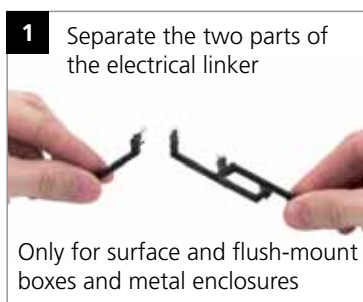

ELECTRICAL SOCKETS

1-click
connection
system for socket
installation

✓ Screw-fasten terminals

Screw-fasten terminals

Quick-connection terminal connection

✓ Pilot lights with LED technology and screw socket with no visible screws

✓ Clefs that make it possible to position the pin more easily

1 click connection system

Safe

The new 1 click connection system makes the active part of the cable inaccessible

Installation sequence for electrical linker

Technical details
See page 148

SCHUKO SOCKET-OUTLETS

50010432 -030 -037 -038 Double Schuko socket, 1 click connection system with LED

50010472 -030 -037 -038 Double Schuko socket, screw-fasten terminals with LED