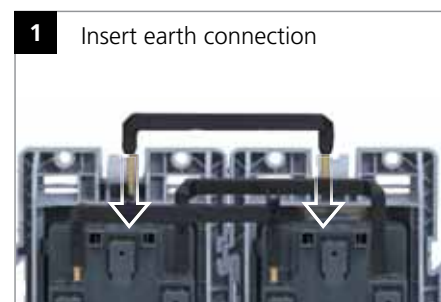

ELECTRICAL SOCKETS

1-click
connection
system for socket
installation

✓ Screw-fasten terminals

Screw-fasten terminals

Quick-connection terminal connection

✓ Pilot lights with LED technology and screw socket with no visible screws

✓ Clefs that make it possible to position the pin more easily

1 click connection system

Safe

The new 1 click connection system makes the active part of the cable inaccessible

Installation sequence for electrical linker

Technical details
See page 148

SCHUKO SOCKET-OUTLETS

50010432 -030 -037 -038 Double Schuko socket, 1 click connection system with LED

50010472 -030 -037 -038 Double Schuko socket, screw-fasten terminals with LED