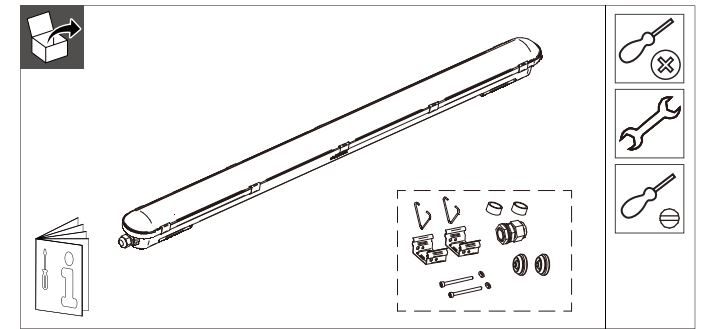

System light output(Lm)	Color temperature(K)	Power(W)	Energy Efficiency Class of Light source	kg
WT120C G2 LED19S/840 PSU L600	1900	4000K	15	D	0.8
WT120C G2 LED27S/840 PSU L1200	2700	4000K	20.5	D	1.33
WT120C G2 LED40S/840 PSU L1200	4000	4000K	28.6	D	1.33
WT120C G2 LED34S/840 PSU L1500	3400	4000K	24.3	D	1.65
WT120C G2 LED60S/840 PSU L1500	6000	4000K	42.9	D	1.67
WT120C G2 LED80S/840 PSU L1500	8000	4000K	57.1	D	1.73
WT120C G2 LED18S/840 PSU PCO L600	1800	4000K	15	D	0.8
WT120C G2 LED25S/840 PSU PCO L1200	2500	4000K	20.5	D	1.33
WT120C G2 LED37S/840 PSU PCO L1200	3700	4000K	28.6	D	1.33
WT120C G2 LED31S/840 PSU PCO L1500	3100	4000K	24.3	D	1.65
WT120C G2 LED57S/840 PSU PCO L1500	5700	4000K	42.9	D	1.67
WT120C G2 LED75S/840 PSU PCO L1500	7500	4000K	57.1	D	1.73
WT120C G2 LED40S/865 PSU L1200	4000	6500K	28.5	D	1.33
WT120C G2 LED34S/865 PSU L1500	3400	6500K	24.5	D	1.65
WT120C G2 LED60S/865 PSU L1500	6000	6500K	43	D	1.67
WT120C G2 LED37S/830 PSU L1200	3700	3000K	28.5	D	1.33
WT120C G2 LED55S/830 PSU L1500	5500	3000K	43	D	1.67