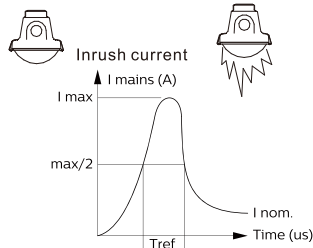

LED19S LED18S	LED27S LED25S	LED40S LED37S	LED34S LED31S	LED60S LED57S	LED80S LED75S
Driver I peak [A]	3.58	3.58	14.2	5.16	14.2	15
Driver Tref [µs]	40	40	222	47	222	240
Max. Nr. of connecting products by MCB type						
MCB 16A type B	80	80	36	60	36	31
MCB 10A type B	50	50	22	37	22	19
MCB 16A type C	136	136	60	102	60	52
MCB 10A type C	80	80	37	62	37	32
Max. Nr. of connecting products by through wire cross-section area						
1.0 mm²	45	33	23	27	16	11
1.5 mm²	67	49	35	41	23	18
2.5 mm²	112	82	59	69	39	29
According to MCB type & through wire cross-section area, choose the minimum number to connect products.						

© 05/2023 Signify Holding.
All rights reserved. This document contains information relating to the product portfolio of Signify which information may be subject to change. No representation or warranty as to the accuracy or completeness of the information included herein is given and any liability for any action in reliance thereon is disclaimed. The information presented in this document is not intended as any commercial offer and does not form part of any quotation or contract. Philips and the Philips Shield Emblem are registered trademarks of Koninklijke Philips N.V.. All other trademarks are owned by Signify Holding or their respective owners.

Signify Holding.
The Netherlands