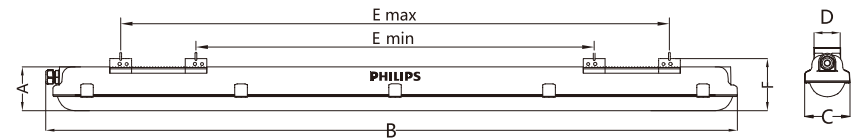

Type	Dimension(mm)						Nr. of clips
	A	B	C	D	E min	E max	
WT120C G2 LED19S/840 PSU L600 / WT120C G2 LED18S/840 PSU PCO L600		665			308	512	6
WT120C G2 LED27S/840 PSU L1200 / WT120C G2 LED25S/840 PSU PCO L1200		1215			538	1062	10
WT120C G2 LED40S/840 PSU L1200 / WT120C G2 LED37S/840 PSU PCO L1200							
WT120C G2 LED34S/840 PSU L1500 / WT120C G2 LED31S/840 PSU PCO L1500	76		80	38	838	1362	85
WT120C G2 LED60S/840 PSU L1500 / WT120C G2 LED57S/840 PSU PCO L1500		1515					
WT120C G2 LED80S/840 PSU L1500 / WT120C G2 LED75S/840 PSU PCO L1500							
WT120C G2 LED40S/865 PSU L1200 / WT120C G2 LED37S/830 PSU L1200		1215			538	1062	10
WT120C G2 LED34S/865 PSU L1500 /							
WT120C G2 LED60S/865 PSU L1500 / WT120C G2 LED55S/830 PSU L1500		1515			838	1362	12

444170173404