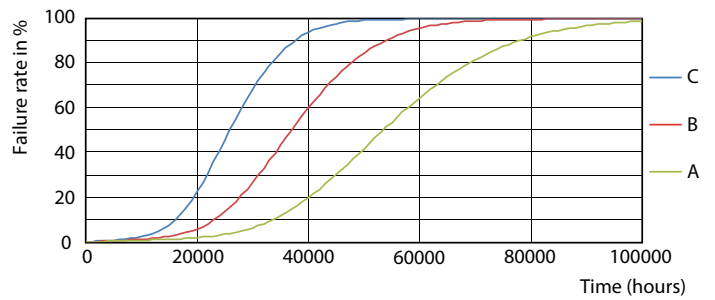

Life Expectancy Diagram - MAS LEDtube 1500mm UO 36W 840 T5