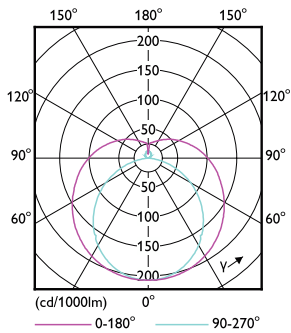

Light Distribution Diagram - MAS LEDtube 1500mm UO 36W 840 T5