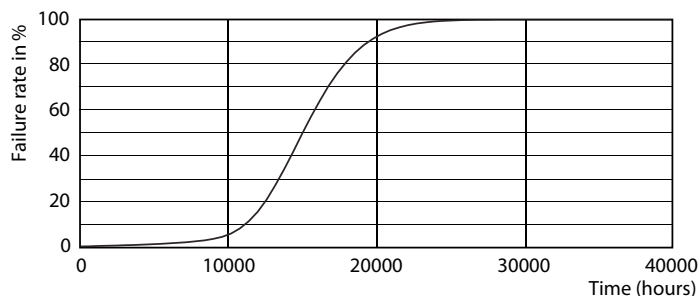

Okres eksploatacji

Life Expectancy Diagram - LED classic 40W P45 E14 WW FR ND RFSRT4