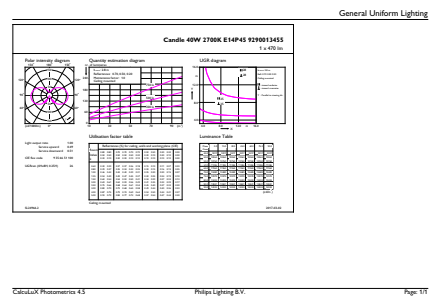

General uniform lighting - LED classic 40W P45 E14 WW FR ND RFSRT4