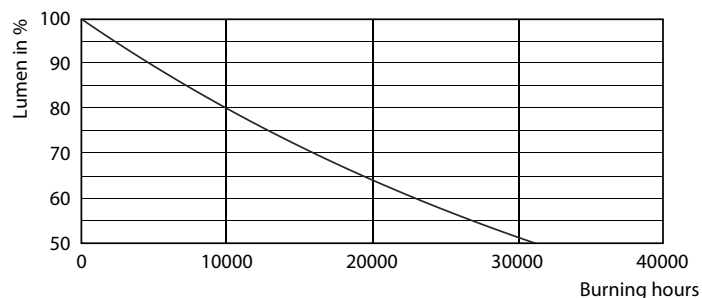

Lumen Maintenance Diagram - LED classic 40W P45 E14 WW FR ND RFSRT4