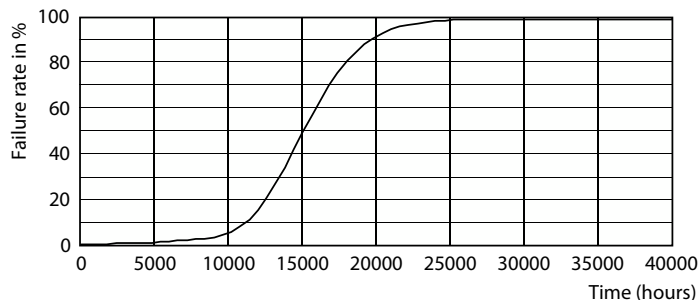

Okres eksploatacji

Life Expectancy Diagram - LED classic 120W A67 E27 CW FR NDRF1SRT4