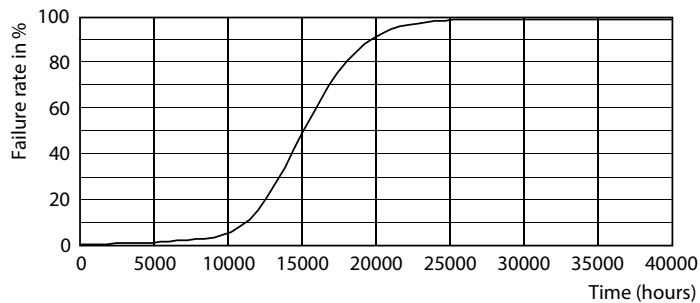

Okres eksploatacji

Life Expectancy Diagram - LED classic 120W A67 E27 WW FR NDRFSRT4