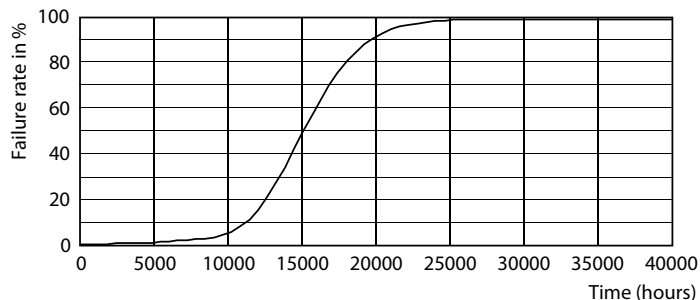

Okres eksploatacji

Life Expectancy Diagram - LED classic 25W G93 E27 GOLD SP D SRT4