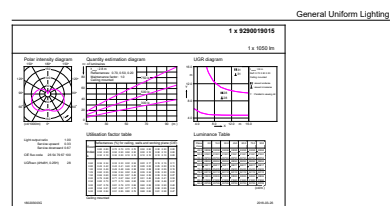

Specjalne lampy LED CorePro z tworzywa sztucznego

Mechanika i korpus

Wykończenie żarówki	Matowy
Kształt bańki	Podłużne

Certyfikaty i zastosowania

Klasa Efektywności Energetycznej	E
Zużycie energii elektrycznej w kWh/1000 h	10 kWh
Numer Rejestracyjny EPREL	415170
EyeComfort	Tak

Dane techniczne produktu

Nazwa produktu na zamówieniu	CorePro LED Stick ND 9.5-75W T38 E27 840

Pełna nazwa produktu	CorePro LED Stick ND 9.5-75W T38 E27 840
Full EOC	871869681453600
Kod zamówienia	81453600
Materiał Nr (12NC)	929001901502
Numerator - Quantity Per Pack	1
EAN/UPC - Produkt/opakowanie	8718696814536
Numerator - Packs per outer box	10
EAN/UPC - Opakowanie	8718696814543

Rysunki techniczne

Product	D	C
CorePro LED Stick ND 9.5-75W T38 E27 840	37,2 mm	114,3 mm

Dane fotometryczne