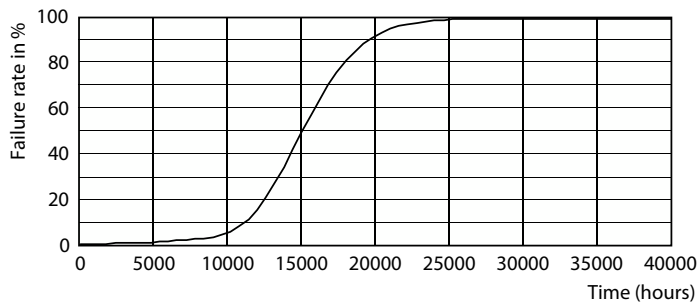

Okres eksploatacji

Life Expectancy Diagram - CorePro LED Stick ND 9.5-75W T38 E27 840