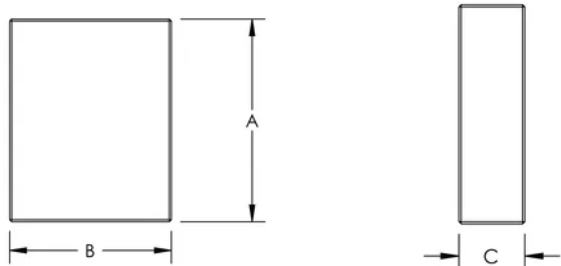

Height (H): Maks. 500 mm

Width (W): Maks. 450 mm

A: 200 mm

B: 144 mm

C: 60 mm

Complies With: EN 13501-1;EN 1366-3

Density: 240 - 300 kg/m³

Flammability Rating: DIN 4102 (B2)

Unit Weight: 0,56 kg

ADDITIONAL PRODUCT DETAILS

The thickness of the penetration seal has to be minimum 200mm, depending on the fire resistance classification (see Annex J-1 of the ETA) in order to obtain EI120 fire-resistance.

If 200mm is not possible, the FIB (intumescent wrap) needs to be used around the FleXbus Conductors and with 150mm width on both sides in order to reach EI120 fire resistance.

The width and height is referring to the maximum opening size of the penetration seal.

The total cross section of the installation (including insulation and conductor) must not be more than 60% of the opening size of the penetration seal.

The first support for the FleXbus Conductor has to be at a maximum 200mm measured from the surface of the penetration seal.

SCHEMATY

OSTRZEŻENIE

Produkty nVent powinny być instalowane i używane wyłącznie zgodnie z instrukcjami i materiałami szkoleniowymi nVent. Instrukcje są dostępne na stronie www.nvent.com oraz u przedstawiciela działu obsługi klienta firmy nVent. Nieprawidłowa instalacja, niewłaściwe użycie, niewłaściwe zastosowanie lub inne nieprzestrzeganie instrukcji i ostrzeżeń nVent może spowodować nieprawidłowe działanie produktu, uszkodzenie mienia, poważne obrażenia ciała i śmierć i/lub utratę gwarancji.