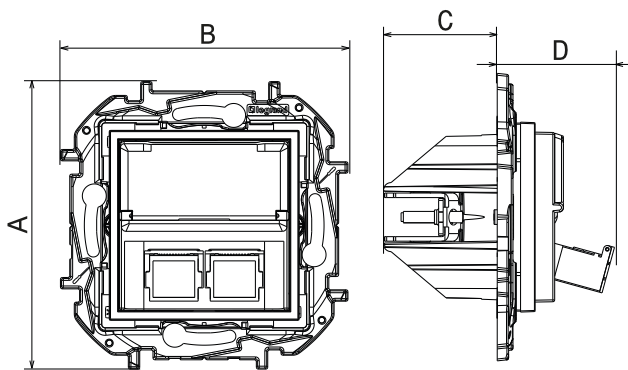

They are used for connecting 2 fibres (fitted with their connector). They are supplied with protective caps and fitted with a transparent marker holder. Number of modules: 2

SC/APC connector

- Singlemode APC

3. DIMENSIONS (mm)

A	B	C	D
75.8	75.8	30	31

4. CONNECTION

Type of terminals: automatic

Optical connectors

5. TECHNICAL CHARACTERISTICS

■ 5.1 Mechanical characteristics

Protection against solid bodies and liquids: IP 21