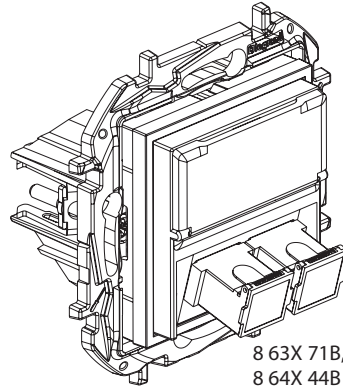

Niloé™ STEP Fiber optic SC/APC socket

Cat. Nos: 8 631 71B - 8 633 71B - 8 634 71B - 8 635 71B -
8 641 44B - 8 643 44B - 8 645 44B - 8 646 44B

1. USE

Fibre optic feedthrough sockets are fitted with duplex or double simplex feedthroughs: 2 inputs/2 outputs.

They are used for connecting 2 fibres (fitted with their connector). They are supplied with protective caps and fitted with a transparent marker holder. Number of modules: 2

SC/APC connector

- Singlemode APC

- Insertion loss: 0.2 dB

- Endurance (500 insertions): maximum increase of 0.2 dB

2. RANGE

Description	White	Aluminium	Medium Grey	Black	Sand
Fiber optic SC/APC sockets	8 631 71B, 8 641 44B	8 633 71B, 8 643 44B	8 634 71B	8 635 71B, 8 645 44B	8 646 44B