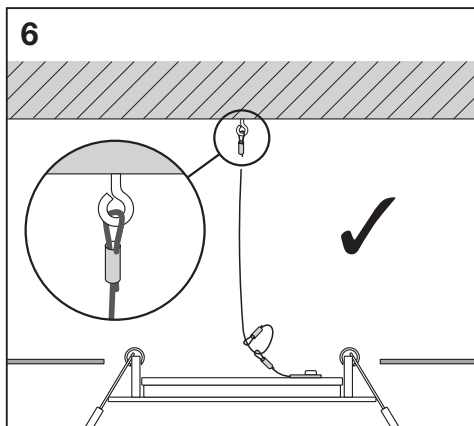

DOWNLIGHT SLIM ALU DALI