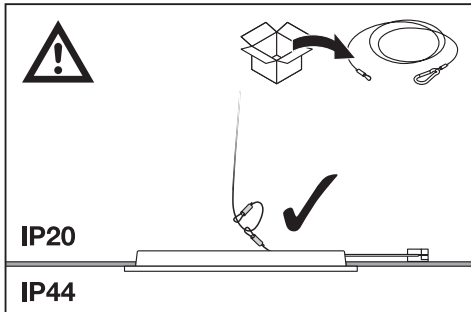

DOWNLIGHT SLIM ALU DALI