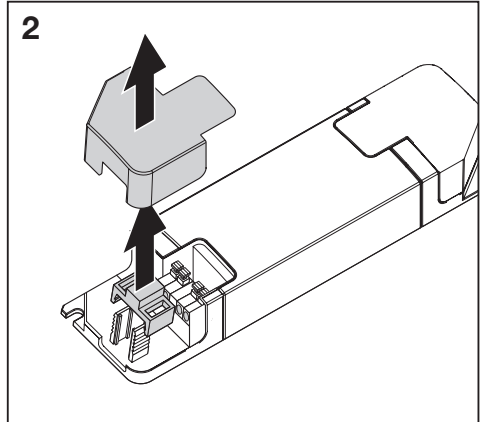

DOWNLIGHT SLIM ALU DALI

LEDVANCE DR DALI-P-30/220-240/700
Dimmable LED Power Supply
LEDVANCE SASU, CQM, 5 rue d'Altorf 67120 Molsheim France
Made in China

PRI=	U_N[V]	f_N[Hz]	t_c[°C]	I_N[A]	t_a[°C]	PF	SEC---
• L	220-240 ~	0/50/60	85	max.0.2	-20...+45	0.95	LED Only U_{out}=60V
• N							7-9mm 0.5-1.5

• DA — N

• DA — L EOfi=15% AC12345

DIP						
I_{rated}(mA)	150	200	250	300	350	400
P_{rated}(W)	7.3	9.8	12.2	14.7	17.1	19.6
U_{rated}(VDC)	9-49					2.5-49
DIP						
I_{rated}(mA)	450	500	550	600	650	700
P_{rated}(W)	22	24.5	24.7	27.0	29.2	29.4
U_{rated}(VDC)	2.5-49		2.5-45