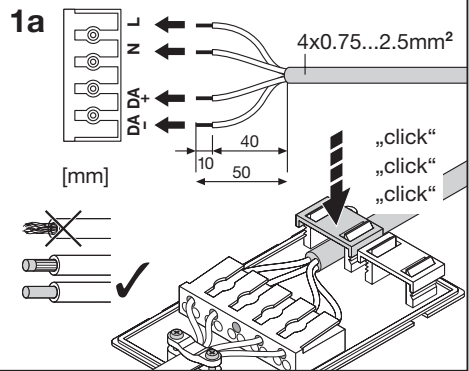

DOWNLIGHT SLIM ALU DALI

CONNECTOR BOX 5POLE
L/N/E/D+/D- 4X
EAN 4058075691292