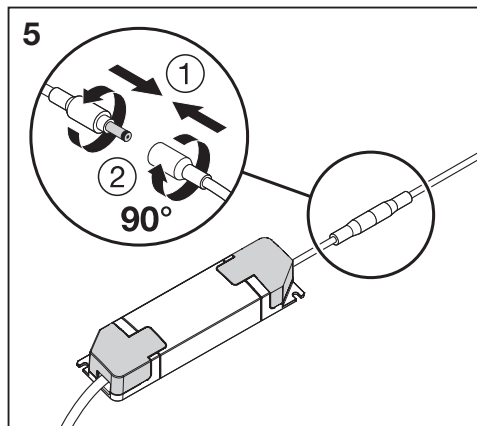

DOWNLIGHT SLIM ALU DALI