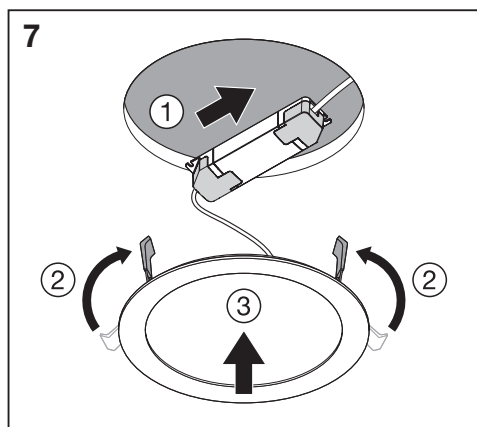

DOWNLIGHT SLIM ALU DALI