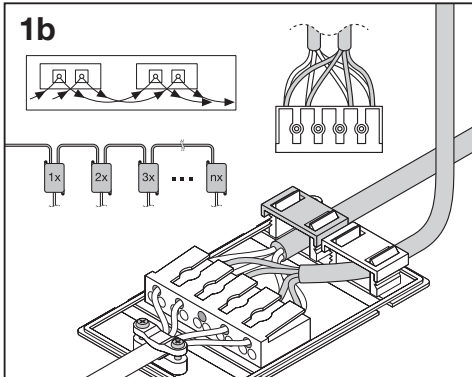

DOWNLIGHT SLIM ALU DALI

CONNECTOR BOX 5POLE
L/N/E/D+/D- 4X
EAN 4058075691292

1b

2

EMERGENCY CONVERSION BOX
TEMPERATURE SENSOR
EAN 4099854455933