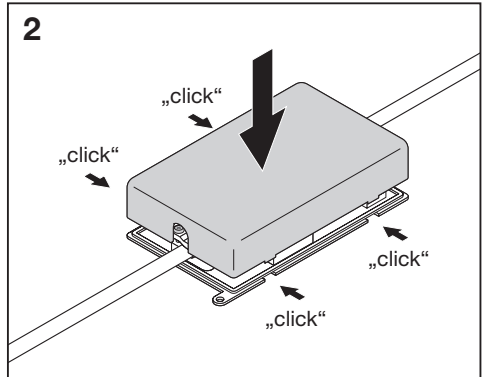

DOWNLIGHT SLIM ALU DALI

CONNECTOR BOX 5POLE
L/N/E/D+/D- 4X
EAN 4058075691292

1b

2

EMERGENCY CONVERSION BOX
TEMPERATURE SENSOR
EAN 4099854455933