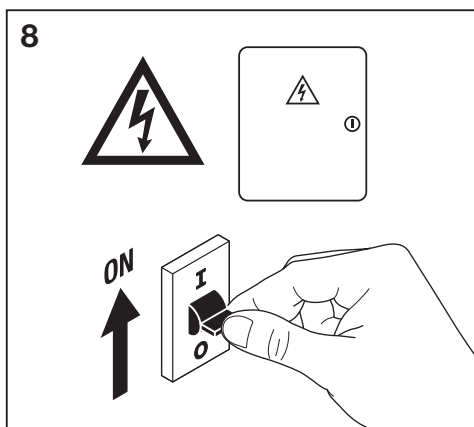

DOWNLIGHT SLIM ALU DALI