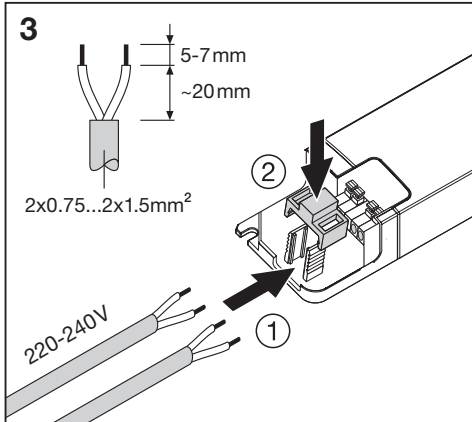

DOWNLIGHT SLIM ALU DALI

LEDVANCE DR DALI-P-30/220-240/700
Dimmable LED Power Supply
LEDVANCE SASU, CQM, 5 rue d'Altorf 67120 Molsheim France
Made in China

PRI=	U_N[V]	f_N[Hz]	t_c[°C]	I_N[A]	t_a[°C]	PF	SEC---
• L	220-240 ~	0/50/60	85	max.0.2	-20...+45	0.95	LED Only U_{out}=60V
• N							7-9mm 0.5-1.5

• DA — N

• DA — L EOfi=15% AC12345

DIP						
I_{rated}(mA)	150	200	250	300	350	400
P_{rated}(W)	7.3	9.8	12.2	14.7	17.1	19.6
U_{rated}(VDC)	9-49					2.5-49
DIP						
I_{rated}(mA)	450	500	550	600	650	700
P_{rated}(W)	22	24.5	24.7	27.0	29.2	29.4
U_{rated}(VDC)	2.5-49		2.5-45