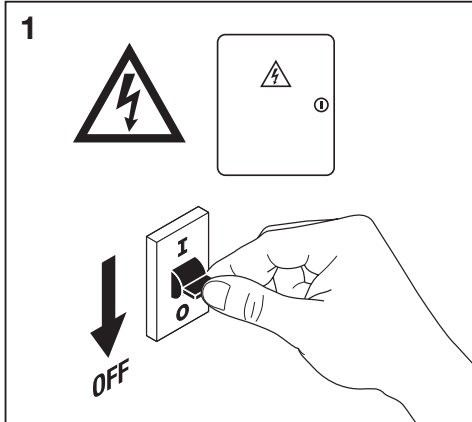

DOWNLIGHT SLIM ALU DALI

LEDVANCE DR DALI-P-30/220-240/700
Dimmable LED Power Supply
LEDVANCE SASU, CQM, 5 rue d'Altorf 67120 Molsheim France
Made in China

PRI=	U_N[V]	f_N[Hz]	t_c[°C]	I_N[A]	t_a[°C]	PF	SEC---
• L	220-240 ~	0/50/60	85	max.0.2	-20...+45	0.95	LED Only U_{out}=60V
• N							7-9mm 0.5-1.5

• DA — N

• DA — L EOfi=15% AC12345

DIP						
I_{rated}(mA)	150	200	250	300	350	400
P_{rated}(W)	7.3	9.8	12.2	14.7	17.1	19.6
U_{rated}(VDC)	9-49					2.5-49
DIP						
I_{rated}(mA)	450	500	550	600	650	700
P_{rated}(W)	22	24.5	24.7	27.0	29.2	29.4
U_{rated}(VDC)	2.5-49		2.5-45