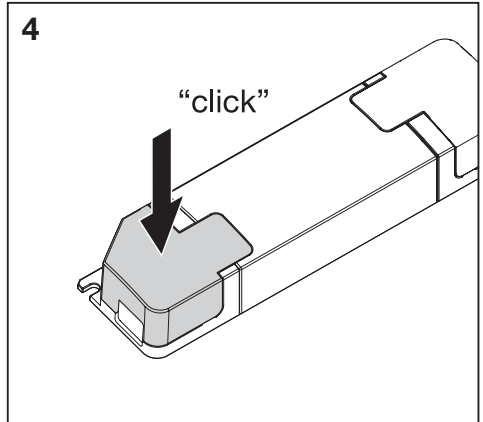

DOWNLIGHT SLIM ALU DALI

LEDVANCE DR DALI-P-30/220-240/700
Dimmable LED Power Supply
LEDVANCE SASU, CQM, 5 rue d'Altorf 67120 Molsheim France
Made in China

PRI=	U_N[V]	f_N[Hz]	t_c[°C]	I_N[A]	t_a[°C]	PF	SEC---
• L	220-240 ~	0/50/60	85	max.0.2	-20...+45	0.95	LED Only U_{out}=60V
• N							7-9mm 0.5-1.5

• DA — N

• DA — L EOfi=15% AC12345

DIP						
I_{rated}(mA)	150	200	250	300	350	400
P_{rated}(W)	7.3	9.8	12.2	14.7	17.1	19.6
U_{rated}(VDC)	9-49					2.5-49
DIP						
I_{rated}(mA)	450	500	550	600	650	700
P_{rated}(W)	22	24.5	24.7	27.0	29.2	29.4
U_{rated}(VDC)	2.5-49		2.5-45