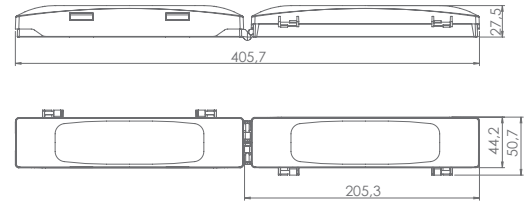

Obudowa elektroniki i baterii /
Electronics and battery housing