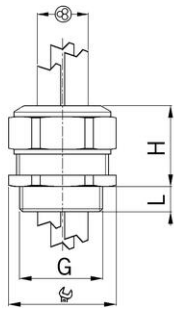

### Entry thread Pg

- Light grey RAL 7035
- One-piece sealing insert

<b>Order number:</b>	<b>1571.11.3.050</b>
EAN:	7611614147659
Material	Polyamide glass fiber reinforced
Properties	halogen-free
Seal	TPE
Operation temperature	-20°C / +100°C
Protection class	IP 68
Entry thread	Pg 11
Clamping range without insert min.	3.5 mm
Clamping range without insert max.	5.0 mm
Number of cables	3
Wrench size	24 mm
Dimension H	28 mm
Thread length L	12 mm
Dispatch	50