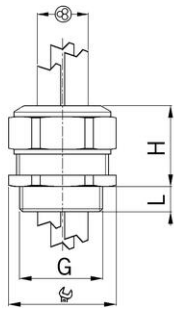

Synthetic cable glands Progress® GFK for installation of multiple cables

Entry thread metric

Type approval: Progress GFK multi

- Light grey RAL 7035
- One-piece sealing insert

Order number:	1571.25.2.070
E-No:	121690608
EAN:	7611614148007
Material	Polyamide glass fiber reinforced
Properties	halogen-free
Seal	TPE
Operation temperature	-20°C / +100°C
Strain relief	Version A acc. to EN 62444
Protection class	IP 68
Entry thread	M25x1.5
Clamping range without insert min.	5.0 mm
Clamping range without insert max.	7.0 mm
Number of cables	2
Wrench size	34 mm
Dimension H	33 mm
Thread length L	13 mm
Dispatch	25

Additional versions and colours are available upon request: e.g. dark grey RAL 7001, black RAL 9005, larger entry threads