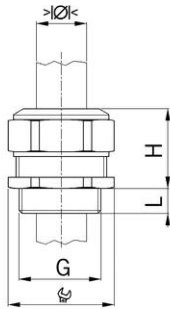

Synthetic cable glands Progress® GFK

Entry thread Pg

- Dark grey RAL 7001
- Two-piece sealing insert

Order number:	1572.36
EAN:	7611614137520
Material	Agromid glass fiber reinforced, heat aging and impact-resistant modified
Properties	halogen-free
Seal	TPE
Operation temperature	-30°C / +100°C
Protection class	IP 68
Entry thread	Pg 36
Clamping range with insert min.	26.0 mm
Clamping range with insert max.	30.5 mm
Clamping range without insert min.	30.5 mm
Clamping range without insert max.	35.0 mm
Wrench size	55 mm
Dimension H	42 mm
Thread length L	16 mm
Dispatch	10