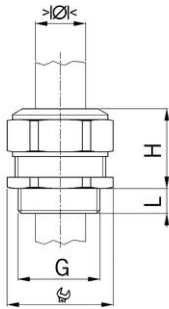

## Synthetic cable glands Progress® GFK

**Entry thread Pg**

- Dark grey RAL 7001
- Two-piece sealing insert

<b>Order number:</b>	<b>1572.16</b>
EAN:	7611614137452
Material	Agromid glass fiber reinforced, heat aging and impact-resistant modified
Properties	halogen-free
Seal	TPE
Operation temperature	-30°C / +100°C
Protection class	IP 68
Entry thread	Pg 16
Clamping range with insert min.	8.0 mm
Clamping range with insert max.	11.0 mm
Clamping range without insert min.	11.0 mm
Clamping range without insert max.	15.0 mm
Wrench size	27 mm
Dimension H	28 mm
Thread length L	13 mm
Dispatch	50