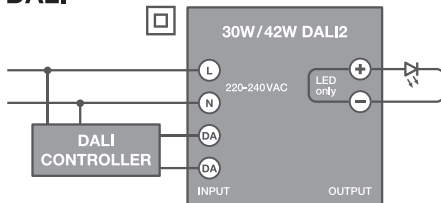

BULKHEAD ROUND DALI

DALI

Push-Dim