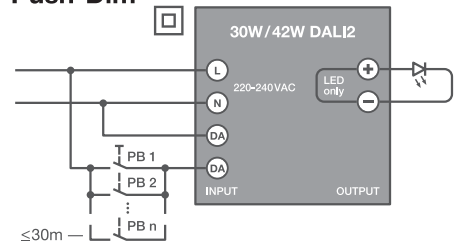

BULKHEAD ROUND DALI

DALI

Push-Dim