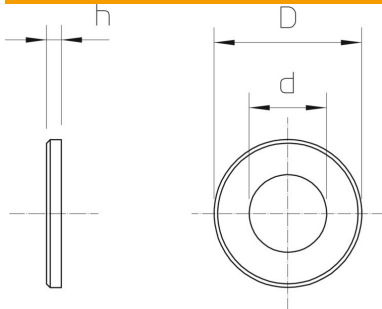

## Large washer

Item number: 6408739

Washer of particularly large outer diameter.

**A2** Stainless steel

### Master data

Item number	6408739
Type	DIN440 14 A2
Description 1	Washer
Description 2	to DIN 440
Manufacturer	OBO
Dimension	M12
Colour	stainless steel
Material	Stainless steel
Smallest sales unit	50
Unit of quantity	Piece
Weight	4.33 kg
Weight unit	kg/100 pc.

### Dimensions

Dimension d	13.5 mm
Dimension d max.	44 mm
Dimension d min.	44 mm
Dimension h	4 mm

### Technical data

Thread	M12
Hole diameter	13.5 mm
Material thickness	4 mm
Hole shape	Round