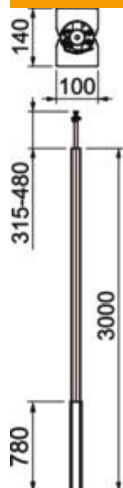

Technical data sheet

Service pole, type ISS140100R

Item number: 6289070

ISS aluminium service pole with a thin tube to the ceiling.

Set consists of:

1 two-compartment pole with clamping fastening

Total length 3,315–3,480 mm

1 ceiling fastening with clamping device

2 aluminium covers

Length: 780 mm

The service pole has a 76.5 mm system opening in the area for device installation and is suitable for accepting front-locking accessory mounting boxes of the series 71GD...

Alu Aluminium

Master data

Item number	6289070
Type	ISS140100RRW
Description 1	Service pole
Description 2	floor/ceiling
Manufacturer	OBO
Dimension	3000x100x140
Colour	Pure white; RAL 9010
Material	Aluminium
Smallest sales unit	1
Unit of quantity	Piece
Weight	1390 kg
Weight unit	kg/100 pc.
CO2 Footprint (GWP) Cradle-to-Gate	158,3545 kg CO2e / 1 Piece

Technical data sheet

Service pole, type ISS140100R

Item number: 6289070

Dimensions

Length	3,000 mm
Width	100 mm
Height	140 mm

Technical data

Number of usable covers	2
Number of compartments	2 St.
Version for	Double-sided
Fastening type	Tension
Floor mounting	yes
Ceiling mounting	yes
Continuous profile	no
Halogen-free	yes
Height compensation, max.	480 mm
Height compensation, min.	315 mm
Cable entry	Top/bottom
Cover width	76.5 mm
Changes according to location	no
Pole shape	Installation space, angular/pole, round
Pole height, max.	3480 mm
Pole height, min.	3315 mm
Adjustable	yes
Pre-wired	no