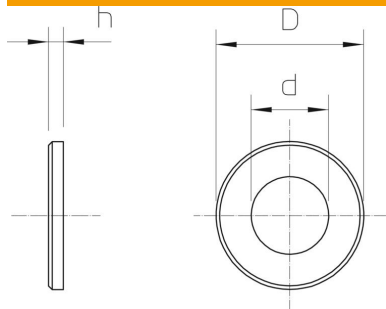

### Master data

Item number	6408703
Type	DIN440 7 A2
Description 1	Washer
Description 2	to DIN 440
Manufacturer	OBO
Dimension	M6
Colour	stainless steel
Material	Stainless steel
Smallest sales unit	100
Unit of quantity	Piece
Weight	0.535 kg
Weight unit	kg/100 pc.

### Dimensions

Dimension d	6.6 mm
Dimension d max.	22 mm
Dimension d min.	22 mm
Dimension h	2 mm

### Technical data

Thread	M6
Hole diameter	6.6 mm
Material thickness	2 mm
Hole shape	Round