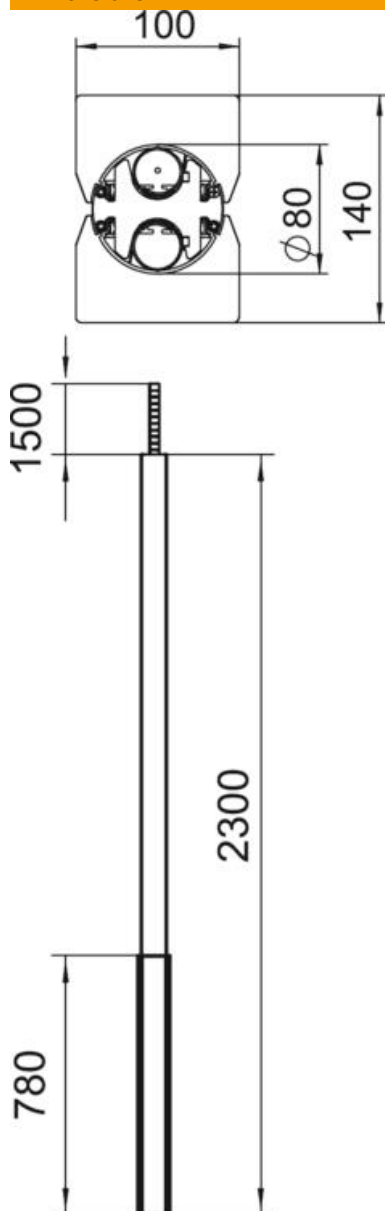

Technical data sheet

Service pole, type ISS140100F

Item number: 6289050

ISS aluminium service pole with a flexible hose to the ceiling.

Set consists of:

1 two-compartment pole with 2 flexible hoses to the ceiling

Total length of the aluminium profile: 2,300 mm

2 flexible hoses, per length: 1,500 mm

2 aluminium covers

Length: 780 mm

The service pole has a 76.5 mm system opening in the area for device installation and is suitable for accepting front-locking accessory mounting boxes of the series 71GD... The floor plate as a stand, type SFISSF, and the hose connection to the ceiling, type SAISSF, should be ordered separately (see articles below).

Alu Aluminium

Master data

Item number	6289050
Type	ISS140100FRW
Description 1	Service pole
Description 2	floor/ceiling with hose
Manufacturer	OBO
Dimension	2300x100x140
Colour	Pure white; RAL 9010
Material	Aluminium
Smallest sales unit	1
Unit of quantity	Piece
Weight	1100 kg
Weight unit	kg/100 pc.
CO2 Footprint (GWP) Cradle-to-Gate	136,6031 kg CO2e / 1 Piece

Technical data sheet

Service pole, type ISS140100F

Item number: 6289050

Dimensions

Length	2,300 mm
Width	100 mm
Height	140 mm
Dimension A	780 mm

Technical data sheet

Service pole, type ISS140100F

Item number: 6289050