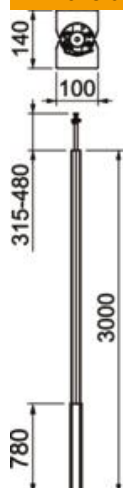

# Technical data sheet

Service pole, type ISS140100R

Item number: 6289073

ISS aluminium service pole with a thin tube to the ceiling.

Set consists of:

1 two-compartment pole with clamping fastening  
Total length 3,315–3,480 mm

## Master data

Item number	6289073
Type	ISS140100REL
Description 1	Service pole
Description 2	floor/ceiling
Manufacturer	OBO
Dimension	3000x100x140
Colour	aluminium
Material	Aluminium
Surface	Anodised
Surface standard	
Smallest sales unit	1
Unit of quantity	Piece
Weight	1390 kg
Weight unit	kg/100 pc.
CO2 Footprint (GWP) Cradle-to-Gate	158,8257 kg CO2e / 1 Piece

# Technical data sheet

Service pole, type ISS140100R

Item number: 6289073

## Dimensions

Length	3,000 mm
Width	100 mm
Height	140 mm