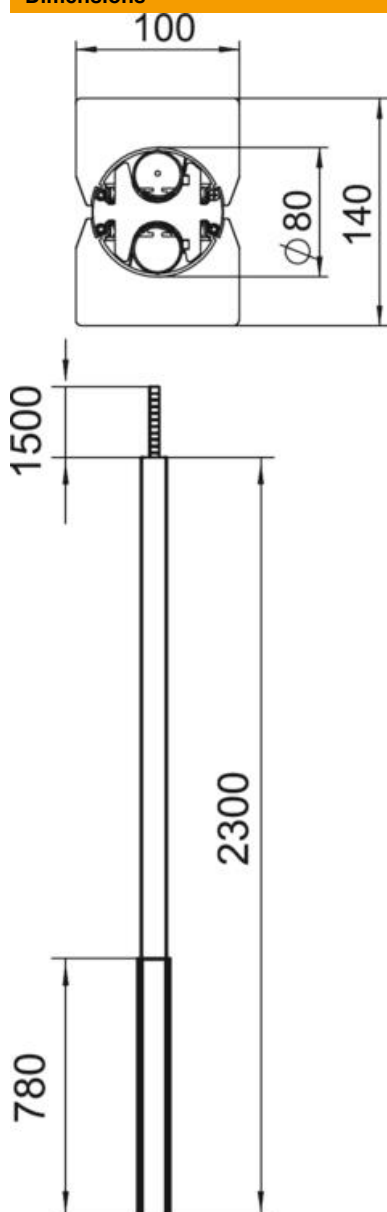

## Service pole, type ISS140100F

Item number: 6289053

ISS aluminium service pole with a flexible hose to the ceiling.

Set consists of:

1 two-compartment pole with 2 flexible hoses to the ceiling

Total length of the aluminium profile: 2,300 mm

### Master data

Item number	6289053
Type	ISS140100FEL
Description 1	Service pole
Description 2	floor/ceiling with hose
Manufacturer	OBO
Dimension	2300x100x140
Colour	aluminium
Material	Aluminium
Surface	Anodised
Surface standard	
Smallest sales unit	1
Unit of quantity	Piece
Weight	1100 kg
Weight unit	kg/100 pc.
CO2 Footprint (GWP) Cradle-to-Gate	136,7136 kg CO2e / 1 Piece

# Technical data sheet

Service pole, type ISS140100F

Item number: 6289053

## Dimensions

Length	2,300 mm
Width	100 mm
Height	140 mm
Dimension A	780 mm