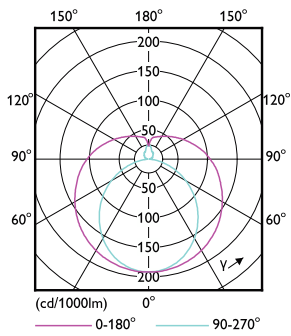

Light Distribution Diagram - MAS LEDtube VLE UN 1200mm UO 15.5W865 T8