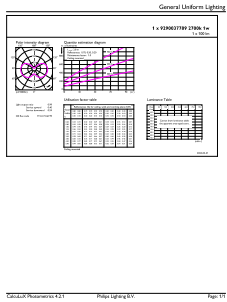

EAN/UPC – Opakowanie	8720169300446
----------------------	---------------

Rysunki techniczne

Product	D	C
CorePro LEDcapsuleLV 1-10W G4 827micro	10 mm	30 mm

Kapsuła CorePro LED LV

Dane fotometryczne

General uniform lighting - CorePro LEDcapsuleLV 1-10W G4 827micro

Spectral Power Distribution Colour - CorePro LEDcapsuleLV 1-10W G4 827micro

Light Distribution Diagram - CorePro LEDcapsuleLV 1-10W G4 827micro

Okres eksploatacji

Life Expectancy Diagram

Lumen Maintenance Diagram - CorePro LEDcapsuleLV 1-10W G4 827micro