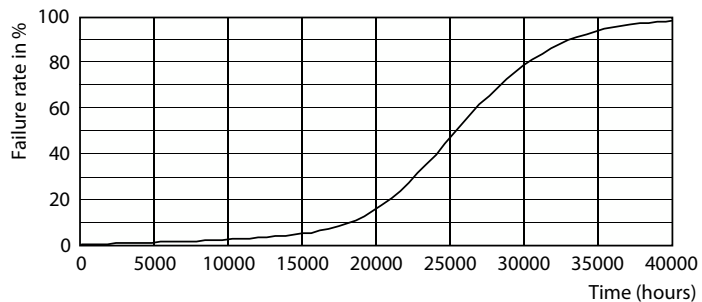

Trueforce CorePro LED HPL

Okres eksploatacji

Life Expectancy Diagram

Lumen Maintenance Diagram - TForce Core LED HPL 18W E27 830 FR