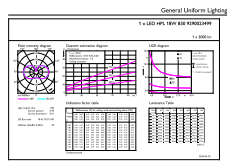

Light Distribution Diagram - TForce Core LED HPL 18W E27 830 FR