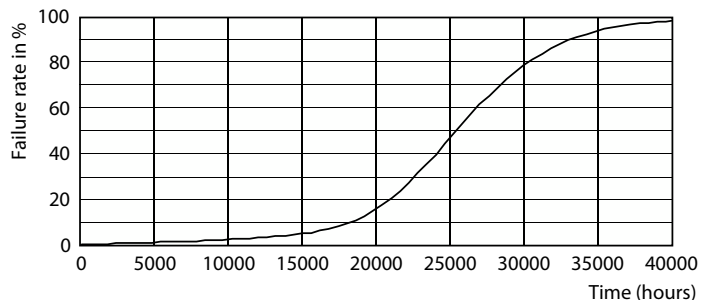

Trueforce CorePro LED HPL

Okres eksploatacji

Life Expectancy Diagram

Lumen Maintenance Diagram - TForce Core LED HPL 36W E40 827 FR