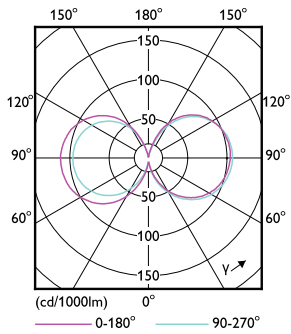

Trueforce Core LED SON-T

Dane fotometryczne

Light Distribution Diagram - TForce Core LED road 49W 740 E40 MV