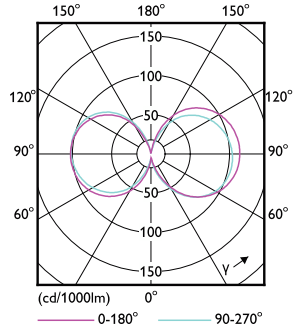

Trueforce Core LED SON-T

Dane fotometryczne

Light Distribution Diagram - TForce Core LED road 45W 730 E40 MV

General uniform lighting - TForce Core LED road 45W 730 E40 MV