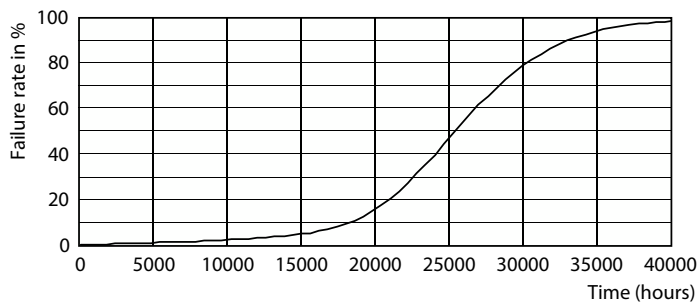

Okres eksploatacji

Life Expectancy Diagram