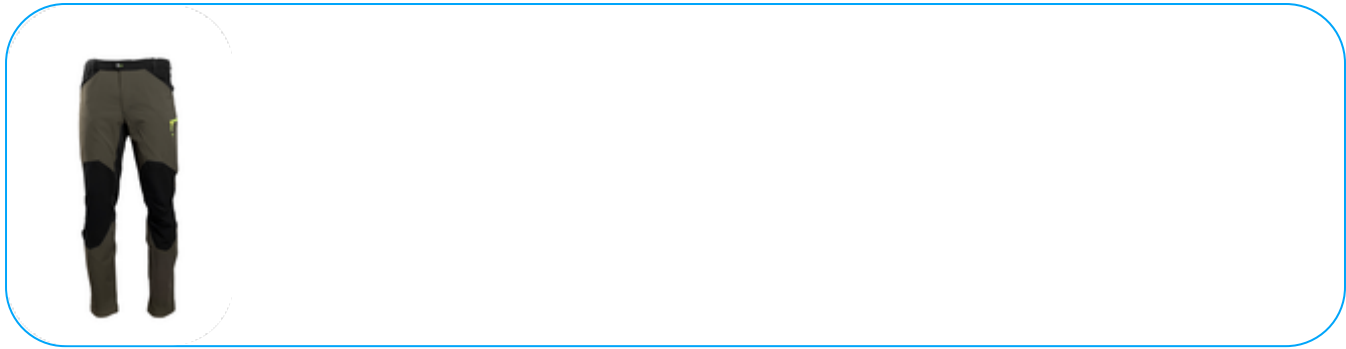

PRODUCT INFORMATION SHEET

FEIN Functional Olive Trousers XL (54)

Product description

FEIN pants are designed for everyday work that requires freedom of movement, thermal comfort and durability. Sporty design inspired by outdoor clothing is combined with functional solutions that really improve comfort during many hours of use. Lightweight, quick-drying material with the addition of elastane adapts well to the figure and does not restrict movement. In the areas most exposed to overheating, such as the crotch and the knee area, ventilation inserts are used to improve air circulation and increase the comfort of work, especially during intense movement. The raised back of the trousers effectively protects the lower back and provides comfort when bending over and working on the ground, eliminating the feeling of exposure and discomfort. The ergonomic cut and profiled legs make the pants fit well both in movement and in the working position. Additional reflective elements improve the user's visibility, and the ability to extend the legs by 4 cm allows you to better adjust the pants to your height, increasing their versatility.

Characteristics

Material: 95% polyester, 5% elastane, weight 170 g/m²; Lightweight, quick-drying fabric for all-day comfort; Ventilation inserts in the crotch and under the knees to improve air circulation; Raised back for increased comfort when bending over and working on the ground; Ergonomic cut and the possibility of extending the legs by 4 cm.