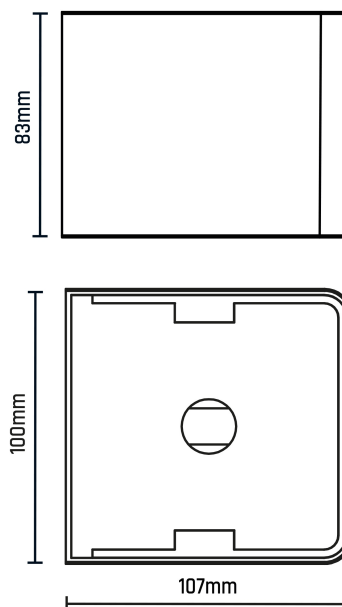

LUMINA BLOCK

SLI055013

IP44

Power	2,5 W	Voltage	3,7 V
Colour temperature	3000 K	Colour of light	WW
Beam angle	8-45 °	Degree of protection (IP)	IP44

Technical data

Code	SLI055013
Power	2,5 W
Voltage	3,7 V
Protection class	III
Luminous flux	135 lm (360°)
Colour temperature	3000 K
Colour of light	WW
Beam angle	8-45 °
RA	80
Light source included	Yes
Uniformity of color SDCM max	5
Dimmable	No
Working temperature range	-20 / +40 °
Warranty	2 years
Lifespan	17000 h
(On/Off)	15000
Housing material	ABS
Degree of protection (IP)	IP44
Colour	Czarny
Dimension (AxBxC)	100x83x107 mm
For use	Inside / Outside
Assembly method	On the ceiling
Application	INT / EXT
Made in	PRC
Other	Working >12h, charging 6-8h, PIR sensor, ,

Logistics data

Bulk packaging	12 pcs.
Quantity per pallet	432 pcs.

*applies to the LED source used

Related documents

 Declaration of Conformity