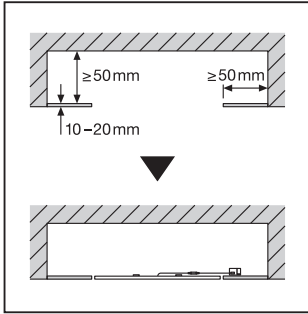

PANEL INDIVILED® 600/625/1200 ZIGBEE