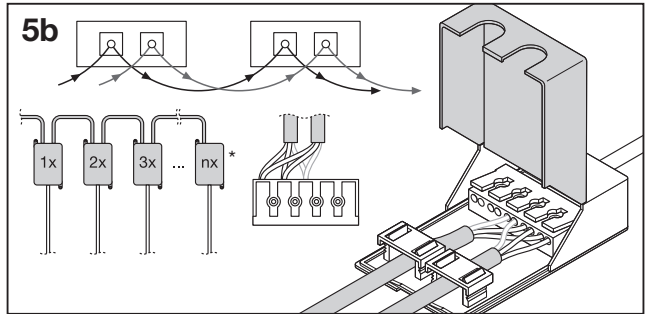

PANEL INDIVILED® 600/625/1200 ZIGBEE