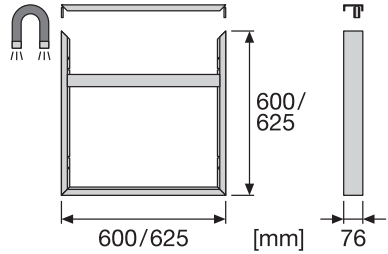

PANEL IndiviLED® 600/625

PL 600 SURFACE MOUNT KIT H75

EAN 4058075472914 (white)

EAN 4058075834330 (black)

PL 625 SURFACE MOUNT KIT H75

EAN 4058075472938 (white)

EAN 4058075834354 (black)