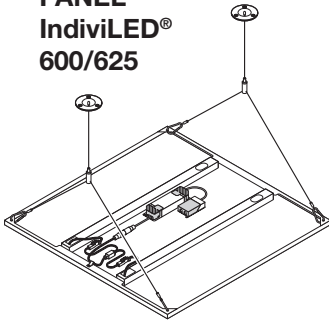

PL SUSPENSION KIT
EAN 4058075402928

PANEL
IndiviLED®
600/625