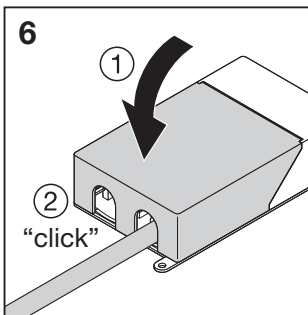

PANEL INDIVILED® 600/625/1200 ZIGBEE