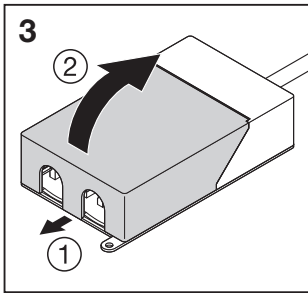

PANEL INDIVILED® 600/625/1200 ZIGBEE