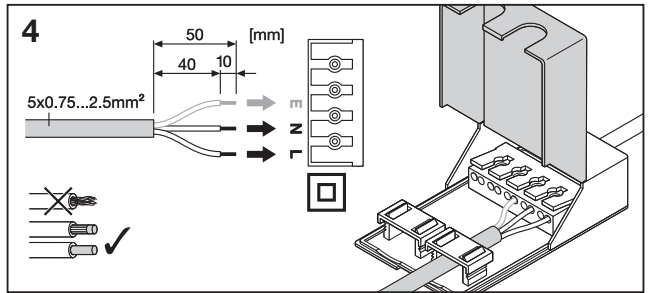

PANEL INDIVILED® 600/625/1200 ZIGBEE