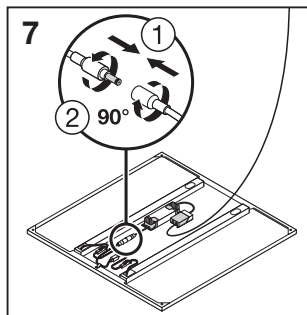

PANEL INDIVILED® 600/625/1200 ZIGBEE