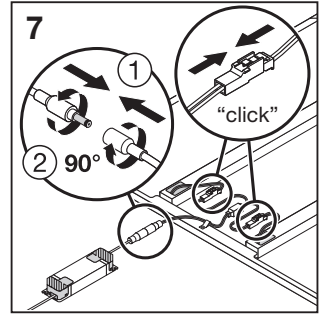

PANEL INDIVILED® 600/625/1200 ZIGBEE