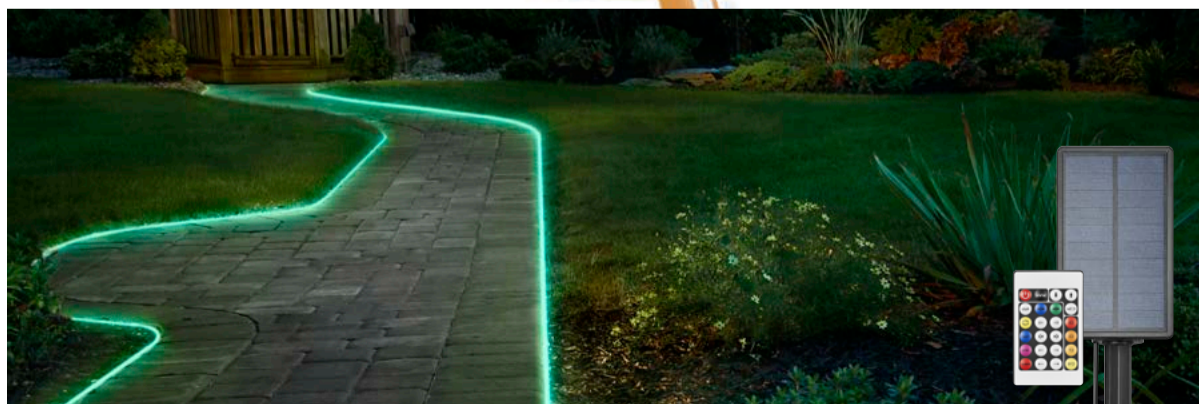

SMART+ WIFI MAGIC RGB NEON FLEX

Customised, uniform colour changes, synchronisable to music.

MAGIC RGB OUTDOOR SOLAR FLEX

Atmospheric, colourful and power-independent solar outdoor lighting with twilight mode.