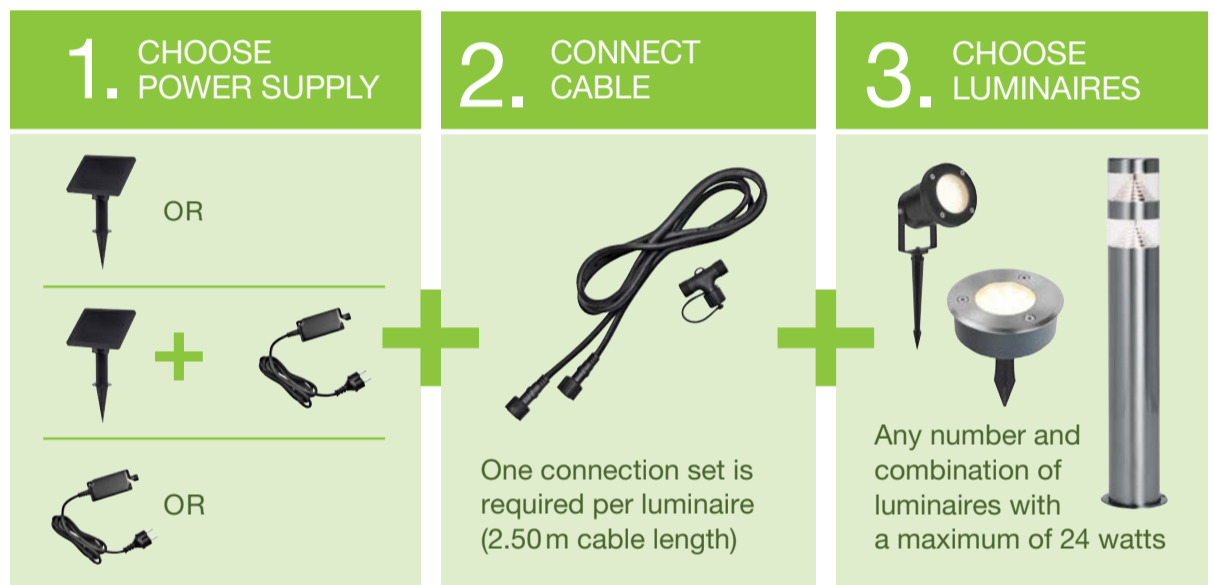

LEDVANCE OUTDOOR LUMINAIRES

FORM AND FUNCTION BEYOND COMPARE

THE MODULAR SOLAR HYBRID SYSTEM FROM LEDVANCE

With the ENDURA hybrid system, LEDVANCE presents a sustainable lighting solution that combines solar and mains power, offering a high degree of flexibility, independence and cost efficiency in addition to pleasant, atmospheric light.