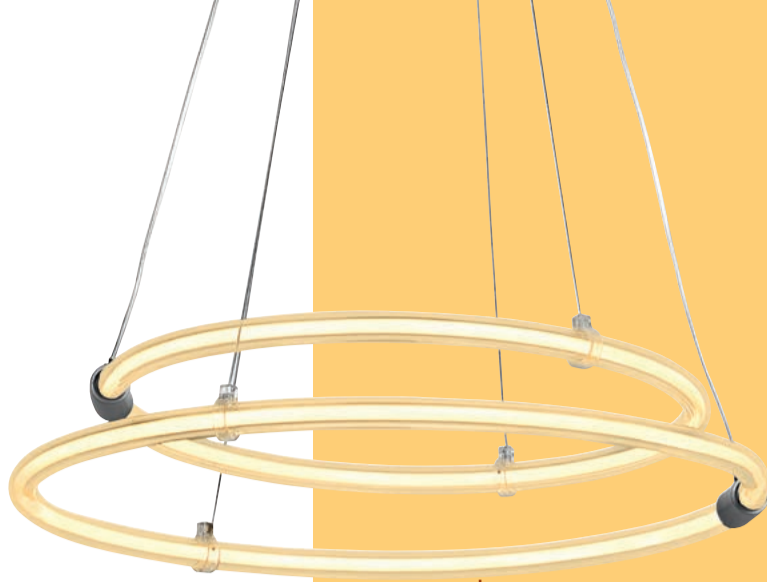

DECOR AURA

Minimalist luminaires featuring uniform filament illumination and click-dimming function. The table lamp also offers a charging option via USB and the wall light a backlight function.