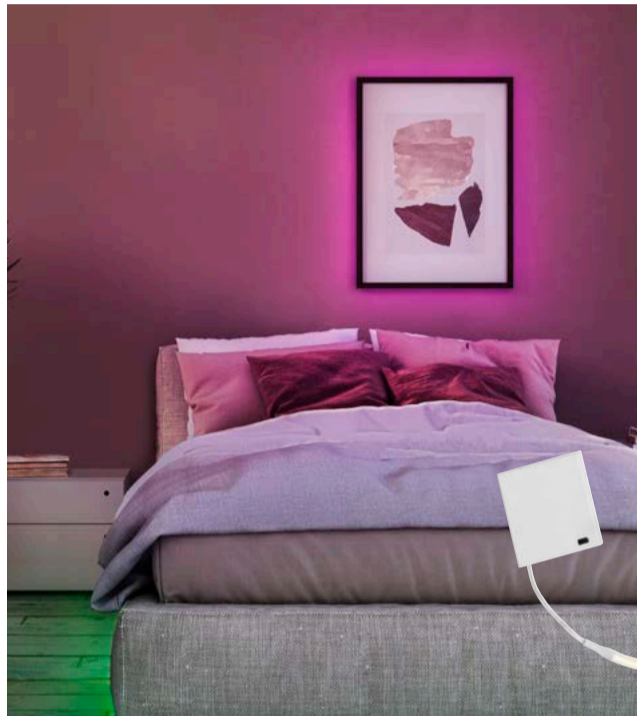

UNDERCABINET
LED SOCKET

LINEAR
ANGLE
FRAMELESS

UNDERCABINET
PANEL
FRAMELESS

Our numerous undercabinet luminaires are practical, durable and efficient.

BRIGHTENING THE MOOD

LED FLEX STRIPS

VARIOUS MODELS OF OUR NEW DECORATIVE LED FLEX STRIPS COME WITH NUMEROUS PRODUCT FEATURES THAT CREATE THE RIGHT ATMOSPHERE FOR ANY SETTING.