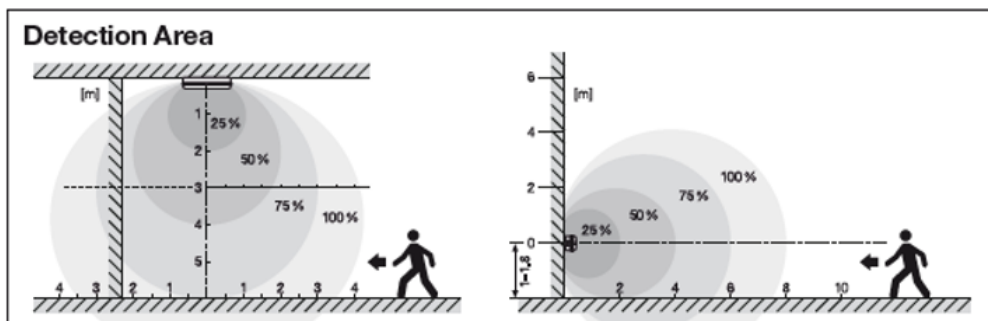

BULKHEAD COMPACT SENSOR

Daylight Sensor			Hold Time			Detection Area	
1	2	3	4	5	6	7	8
ON	ON	ON	ON	ON	ON	ON	ON
-	ON	ON	ON	ON	-	ON	-
-	ON	-	ON	-	ON	-	ON
-	-	ON	ON	-	-	-	-
-	-	-	-	ON	ON	-	-
-	-	-	-	-	-	-	-