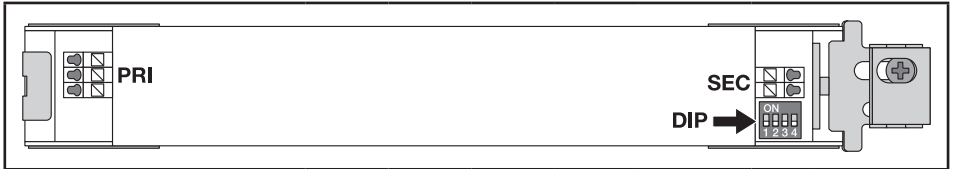

	EAN	K	IP	IK	∠	R _a	° (°C)	PF	👤
DP HE 1200 P 29W ML 840 IP65	4099854406751	4000	65	08	120°	> 80	-25...+40	> 0.9	1.4kg
DP HE 1200 P 29W ML 865 IP65	4099854406775	6500	65	08	120°	> 80	-25...+40	> 0.9	1.4kg
DP HE 1500 P 40W ML 840 IP65	4099854406799	4000	65	08	120°	> 80	-25...+40	> 0.9	1.6kg
DP HE 1500 P 40W ML 865 IP65	4099854406812	6500	65	08	120°	> 80	-25...+40	> 0.9	1.6kg
DP HE 1500 P 73W ML 840 IP65	4099854406836	4000	65	08	120°	> 80	-25...+40	> 0.9	1.7kg
DP HE 1500 P 73W ML 865 IP65	4099854406850	6500	65	08	120°	> 80	-25...+40	> 0.9	1.7kg

DAMP PROOF HE

DAMP PROOF HE

*

DIP	PIN 1	PIN 2	PIN 3	PIN 4	W	lm	lm/W	PRI	SEC
								I _{in} [mA]	I _{out} [mA]
	ON	OFF	OFF	OFF	14.0	2260	161	65	100
	OFF	OFF	OFF	ON	17.3	2810	162	80	125
	OFF	OFF	ON	OFF	21.4	3460	162	90	150
	OFF	OFF	ON	ON	24.0	3900	163	105	175
	OFF	ON	OFF	OFF	28.3	4640	164	125	200
	OFF	OFF	OFF	OFF	16.0	2590	162	75	100
	OFF	OFF	OFF	ON	20.0	3240	162	90	125
	OFF	OFF	ON	OFF	23.4	3810	163	105	150
	OFF	OFF	ON	ON	26.9	4360	162	120	175
	OFF	ON	OFF	OFF	31.1	5070	163	140	200
	OFF	ON	OFF	ON	35.0	5700	163	160	225
	OFF	ON	ON	OFF	39.3	6400	163	175	250
	OFF	OFF	OFF	OFF	47.6	7780	163	215	300
	OFF	OFF	OFF	ON	55.2	9010	163	250	350
	OFF	OFF	ON	OFF	63.3	10300	163	280	400
	OFF	OFF	ON	ON	72.2	11680	162	325	450