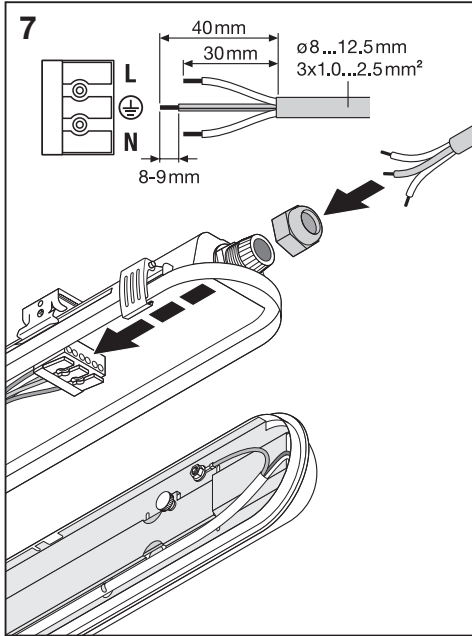

DAMP PROOF HE

	EAN	l x w x h [mm]	W*	V _{AC}	Hz	lm*	lm/W*
DP HE 1200 P 29W ML 840 IP65	4099854406751	1200x82x68	28.3	220-240V	0/50/60Hz	4640	164
DP HE 1200 P 29W ML 865 IP65	4099854406775	1200x82x68	28.3	220-240V	0/50/60Hz	4640	164
DP HE 1500 P 40W ML 840 IP65	4099854406799	1500x82x68	39.3	220-240V	0/50/60Hz	6400	163
DP HE 1500 P 40W ML 865 IP65	4099854406812	1500x82x68	39.3	220-240V	0/50/60Hz	6400	163
DP HE 1500 P 73W ML 840 IP65	4099854406836	1500x82x68	72.2	220-240V	0/50/60Hz	11680	162
DP HE 1500 P 73W ML 865 IP65	4099854406850	1500x82x68	72.2	220-240V	0/50/60Hz	11680	162

	EAN	K	IP	IK	∠	R _a	° (°C)	PF	👤
DP HE 1200 P 29W ML 840 IP65	4099854406751	4000	65	08	120°	> 80	-25...+40	> 0.9	1.4kg
DP HE 1200 P 29W ML 865 IP65	4099854406775	6500	65	08	120°	> 80	-25...+40	> 0.9	1.4kg
DP HE 1500 P 40W ML 840 IP65	4099854406799	4000	65	08	120°	> 80	-25...+40	> 0.9	1.6kg
DP HE 1500 P 40W ML 865 IP65	4099854406812	6500	65	08	120°	> 80	-25...+40	> 0.9	1.6kg
DP HE 1500 P 73W ML 840 IP65	4099854406836	4000	65	08	120°	> 80	-25...+40	> 0.9	1.7kg
DP HE 1500 P 73W ML 865 IP65	4099854406850	6500	65	08	120°	> 80	-25...+40	> 0.9	1.7kg

DAMP PROOF HE

DAMP PROOF HE

*

DIP	PIN 1	PIN 2	PIN 3	PIN 4	W	lm	lm/W	PRI	SEC
								I _{in} [mA]	I _{out} [mA]
	ON	OFF	OFF	OFF	14.0	2260	161	65	100
	OFF	OFF	OFF	ON	17.3	2810	162	80	125
	OFF	OFF	ON	OFF	21.4	3460	162	90	150
	OFF	OFF	ON	ON	24.0	3900	163	105	175
	OFF	ON	OFF	OFF	28.3	4640	164	125	200
	OFF	OFF	OFF	OFF	16.0	2590	162	75	100
	OFF	OFF	OFF	ON	20.0	3240	162	90	125
	OFF	OFF	ON	OFF	23.4	3810	163	105	150
	OFF	OFF	ON	ON	26.9	4360	162	120	175
	OFF	ON	OFF	OFF	31.1	5070	163	140	200
	OFF	ON	OFF	ON	35.0	5700	163	160	225
	OFF	ON	ON	OFF	39.3	6400	163	175	250
	OFF	OFF	OFF	OFF	47.6	7780	163	215	300
	OFF	OFF	OFF	ON	55.2	9010	163	250	350
	OFF	OFF	ON	OFF	63.3	10300	163	280	400
	OFF	OFF	ON	ON	72.2	11680	162	325	450