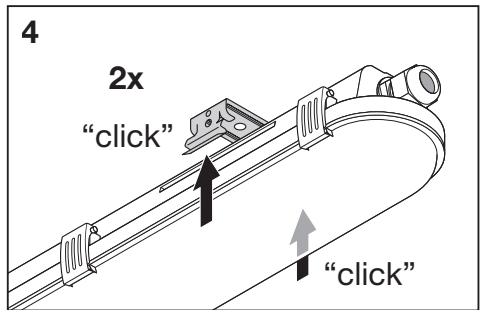

DAMP PROOF HE