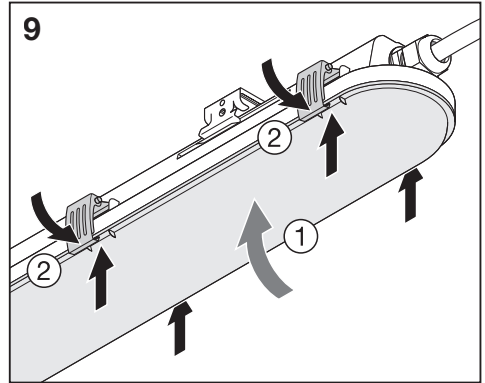

DAMP PROOF HE

	EAN	l x w x h [mm]	W*	V _{AC}	Hz	lm*	lm/W*
DP HE 1200 P 29W ML 840 IP65	4099854406751	1200x82x68	28.3	220-240V	0/50/60Hz	4640	164
DP HE 1200 P 29W ML 865 IP65	4099854406775	1200x82x68	28.3	220-240V	0/50/60Hz	4640	164
DP HE 1500 P 40W ML 840 IP65	4099854406799	1500x82x68	39.3	220-240V	0/50/60Hz	6400	163
DP HE 1500 P 40W ML 865 IP65	4099854406812	1500x82x68	39.3	220-240V	0/50/60Hz	6400	163
DP HE 1500 P 73W ML 840 IP65	4099854406836	1500x82x68	72.2	220-240V	0/50/60Hz	11680	162
DP HE 1500 P 73W ML 865 IP65	4099854406850	1500x82x68	72.2	220-240V	0/50/60Hz	11680	162

DAMP PROOF HE

DAMP PROOF HE

*

DIP	PIN 1	PIN 2	PIN 3	PIN 4	W	lm	lm/W	PRI	SEC
								I _{in} [mA]	I _{out} [mA]
	ON	OFF	OFF	OFF	14.0	2260	161	65	100
	OFF	OFF	OFF	ON	17.3	2810	162	80	125
	OFF	OFF	ON	OFF	21.4	3460	162	90	150
	OFF	OFF	ON	ON	24.0	3900	163	105	175
	OFF	ON	OFF	OFF	28.3	4640	164	125	200
	OFF	OFF	OFF	OFF	16.0	2590	162	75	100
	OFF	OFF	OFF	ON	20.0	3240	162	90	125
	OFF	OFF	ON	OFF	23.4	3810	163	105	150
	OFF	OFF	ON	ON	26.9	4360	162	120	175
	OFF	ON	OFF	OFF	31.1	5070	163	140	200
	OFF	ON	OFF	ON	35.0	5700	163	160	225
	OFF	ON	ON	OFF	39.3	6400	163	175	250
	OFF	OFF	OFF	OFF	47.6	7780	163	215	300
	OFF	OFF	OFF	ON	55.2	9010	163	250	350
	OFF	OFF	ON	OFF	63.3	10300	163	280	400
	OFF	OFF	ON	ON	72.2	11680	162	325	450