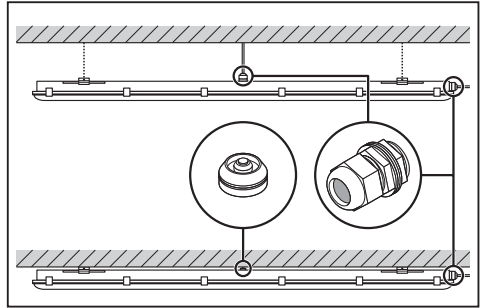

DAMP PROOF HE

	EAN	l x w x h [mm]	W*	V _{AC}	Hz	lm*	lm/W*
DP HE 1200 P 29W ML 840 IP65	4099854406751	1200x82x68	28.3	220-240V	0/50/60Hz	4640	164
DP HE 1200 P 29W ML 865 IP65	4099854406775	1200x82x68	28.3	220-240V	0/50/60Hz	4640	164
DP HE 1500 P 40W ML 840 IP65	4099854406799	1500x82x68	39.3	220-240V	0/50/60Hz	6400	163
DP HE 1500 P 40W ML 865 IP65	4099854406812	1500x82x68	39.3	220-240V	0/50/60Hz	6400	163
DP HE 1500 P 73W ML 840 IP65	4099854406836	1500x82x68	72.2	220-240V	0/50/60Hz	11680	162
DP HE 1500 P 73W ML 865 IP65	4099854406850	1500x82x68	72.2	220-240V	0/50/60Hz	11680	162

	EAN	K	IP	IK	∠	R _a	° (°C)	PF	👤
DP HE 1200 P 29W ML 840 IP65	4099854406751	4000	65	08	120°	> 80	-25...+40	> 0.9	1.4kg
DP HE 1200 P 29W ML 865 IP65	4099854406775	6500	65	08	120°	> 80	-25...+40	> 0.9	1.4kg
DP HE 1500 P 40W ML 840 IP65	4099854406799	4000	65	08	120°	> 80	-25...+40	> 0.9	1.6kg
DP HE 1500 P 40W ML 865 IP65	4099854406812	6500	65	08	120°	> 80	-25...+40	> 0.9	1.6kg
DP HE 1500 P 73W ML 840 IP65	4099854406836	4000	65	08	120°	> 80	-25...+40	> 0.9	1.7kg
DP HE 1500 P 73W ML 865 IP65	4099854406850	6500	65	08	120°	> 80	-25...+40	> 0.9	1.7kg

DAMP PROOF HE

DAMP PROOF HE

*

DIP	PIN 1	PIN 2	PIN 3	PIN 4	W	lm	lm/W	PRI	SEC
								I _{in} [mA]	I _{out} [mA]
	ON	OFF	OFF	OFF	14.0	2260	161	65	100
	OFF	OFF	OFF	ON	17.3	2810	162	80	125
	OFF	OFF	ON	OFF	21.4	3460	162	90	150
	OFF	OFF	ON	ON	24.0	3900	163	105	175
	OFF	ON	OFF	OFF	28.3	4640	164	125	200
	OFF	OFF	OFF	OFF	16.0	2590	162	75	100
	OFF	OFF	OFF	ON	20.0	3240	162	90	125
	OFF	OFF	ON	OFF	23.4	3810	163	105	150
	OFF	OFF	ON	ON	26.9	4360	162	120	175
	OFF	ON	OFF	OFF	31.1	5070	163	140	200
	OFF	ON	OFF	ON	35.0	5700	163	160	225
	OFF	ON	ON	OFF	39.3	6400	163	175	250
	OFF	OFF	OFF	OFF	47.6	7780	163	215	300
	OFF	OFF	OFF	ON	55.2	9010	163	250	350
	OFF	OFF	ON	OFF	63.3	10300	163	280	400
	OFF	OFF	ON	ON	72.2	11680	162	325	450