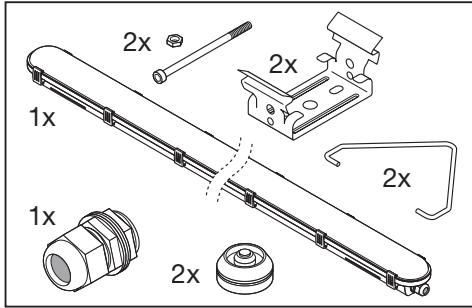

DAMP PROOF HE

	EAN	l x w x h [mm]	W*	V _{AC}	Hz	lm*	lm/W*
DP HE 1200 P 29W ML 840 IP65	4099854406751	1200x82x68	28.3	220-240V	0/50/60Hz	4640	164
DP HE 1200 P 29W ML 865 IP65	4099854406775	1200x82x68	28.3	220-240V	0/50/60Hz	4640	164
DP HE 1500 P 40W ML 840 IP65	4099854406799	1500x82x68	39.3	220-240V	0/50/60Hz	6400	163
DP HE 1500 P 40W ML 865 IP65	4099854406812	1500x82x68	39.3	220-240V	0/50/60Hz	6400	163
DP HE 1500 P 73W ML 840 IP65	4099854406836	1500x82x68	72.2	220-240V	0/50/60Hz	11680	162
DP HE 1500 P 73W ML 865 IP65	4099854406850	1500x82x68	72.2	220-240V	0/50/60Hz	11680	162

DAMP PROOF HE

DAMP PROOF HE

*

DIP	PIN 1	PIN 2	PIN 3	PIN 4	W	lm	lm/W	PRI	SEC
								I _{in} [mA]	I _{out} [mA]
	ON	OFF	OFF	OFF	14.0	2260	161	65	100
	OFF	OFF	OFF	ON	17.3	2810	162	80	125
	OFF	OFF	ON	OFF	21.4	3460	162	90	150
	OFF	OFF	ON	ON	24.0	3900	163	105	175
	OFF	ON	OFF	OFF	28.3	4640	164	125	200
	OFF	OFF	OFF	OFF	16.0	2590	162	75	100
	OFF	OFF	OFF	ON	20.0	3240	162	90	125
	OFF	OFF	ON	OFF	23.4	3810	163	105	150
	OFF	OFF	ON	ON	26.9	4360	162	120	175
	OFF	ON	OFF	OFF	31.1	5070	163	140	200
	OFF	ON	OFF	ON	35.0	5700	163	160	225
	OFF	ON	ON	OFF	39.3	6400	163	175	250
	OFF	OFF	OFF	OFF	47.6	7780	163	215	300
	OFF	OFF	OFF	ON	55.2	9010	163	250	350
	OFF	OFF	ON	OFF	63.3	10300	163	280	400
	OFF	OFF	ON	ON	72.2	11680	162	325	450